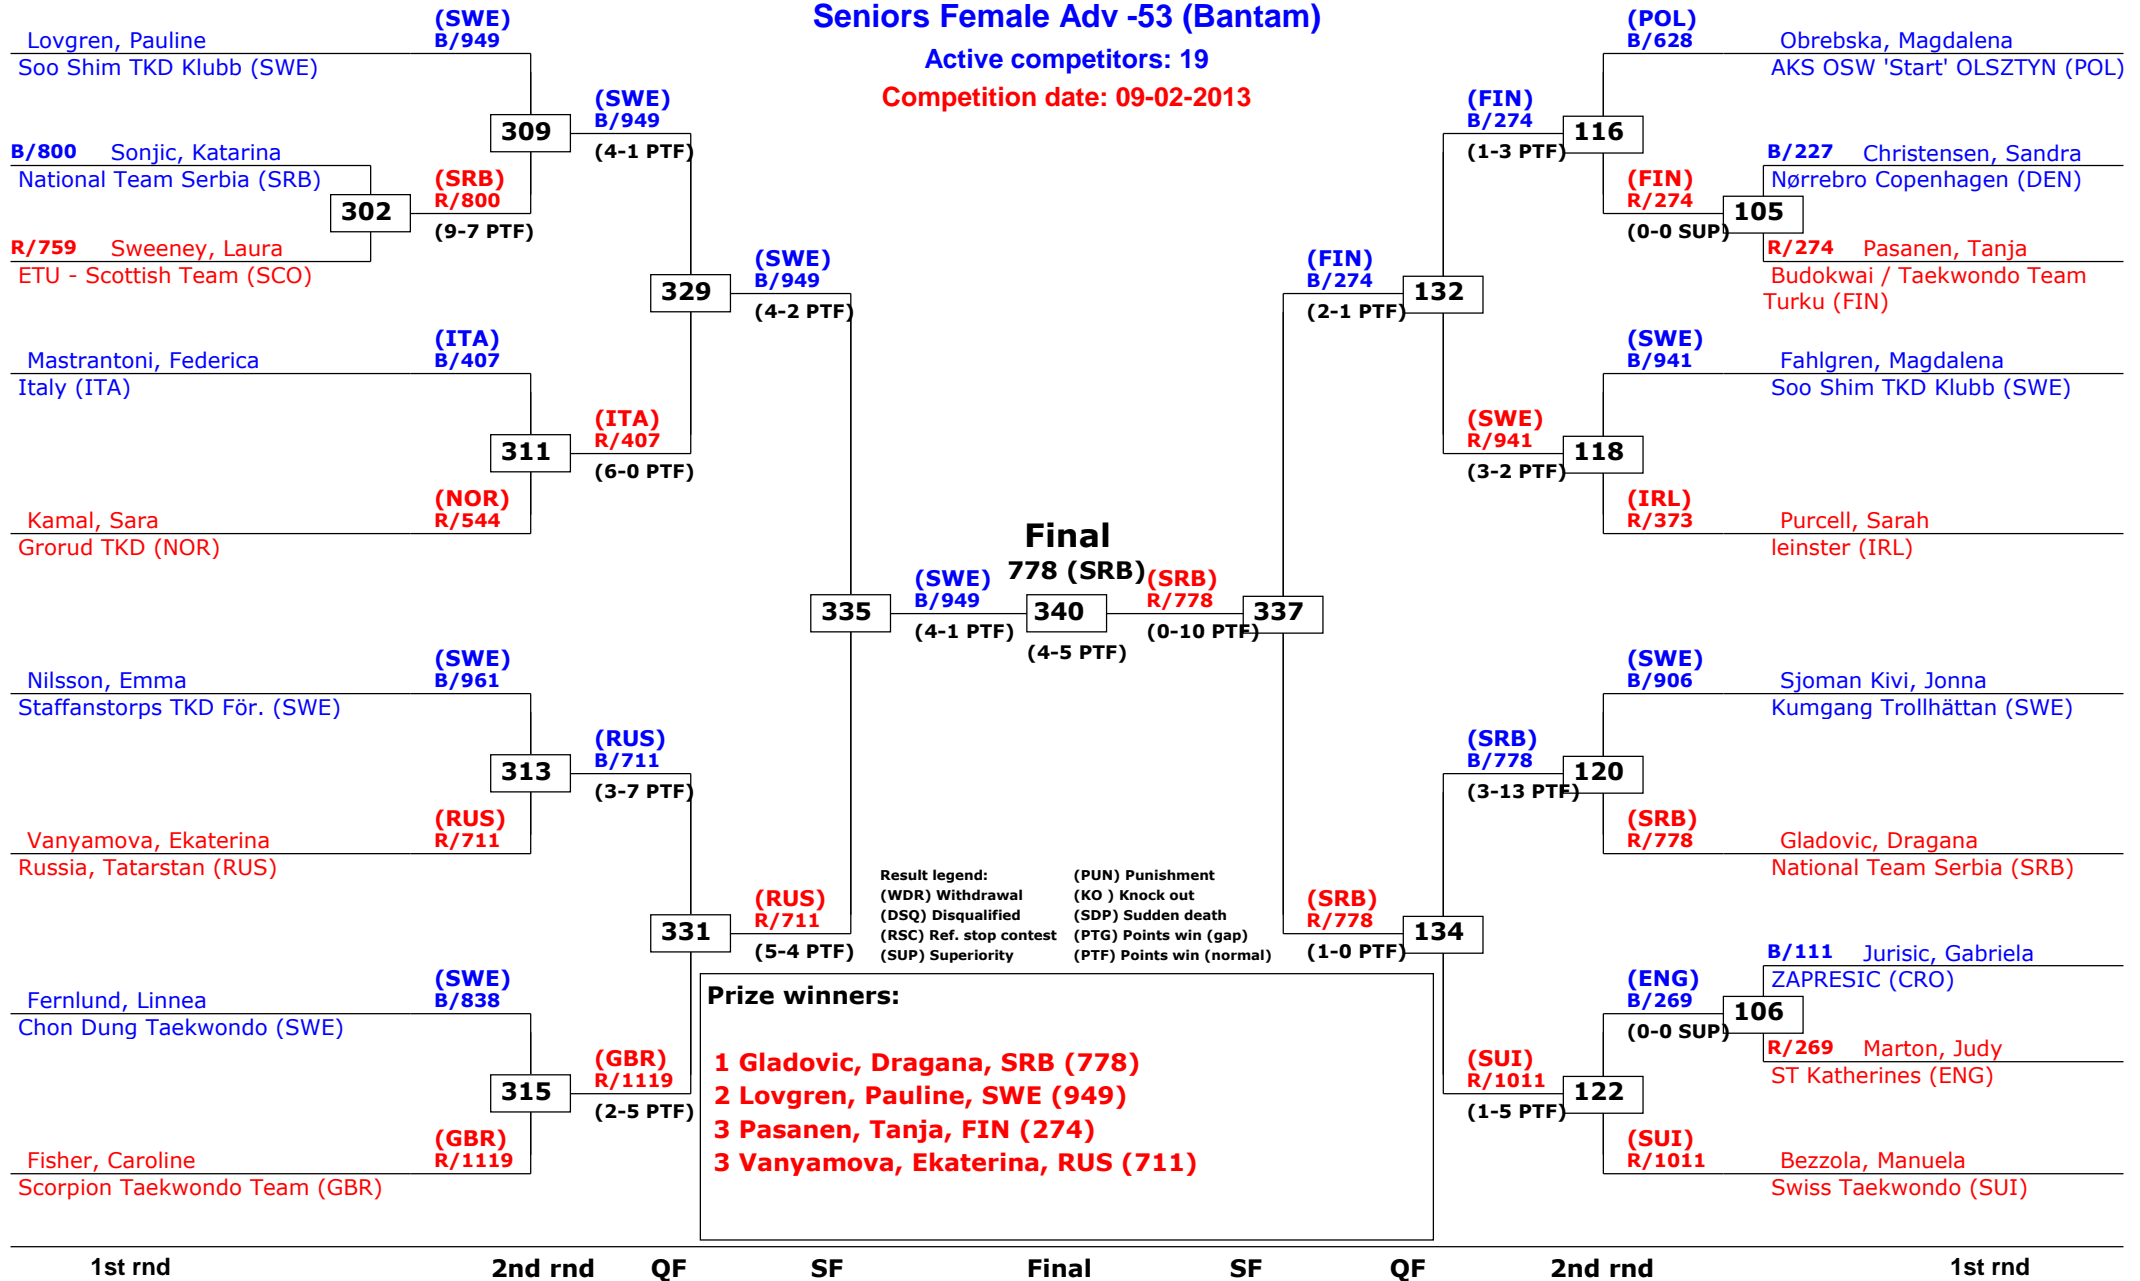

## Seniors Female Adv -49 (Fly)

Active competitors: 17

Competition date: 09-02-2013

# Trelleborg Open 2013

Trelleborg, Sweden

Tournament date: 09-02-2013 upto 10-02-2013

## Seniors Female Adv -53 (Bantam)

Active competitors: 19

Competition date: 09-02-2013

# Trelleborg Open 2013

Trelleborg, Sweden

Tournament date: 09-02-2013 upto 10-02-2013

Seniors Female Adv -57 (Feather)

Active competitors: 15

Competition date: 09-02-2013

Result legend:  
 (WDR) Withdrawal (DSQ) Disqualified (RSC) Ref. stop contest (SUP) Superiority  
 (PUN) Punishment (KO) Knock out (SDP) Sudden death (PTG) Points win (gap) (PTF) Points win (normal)