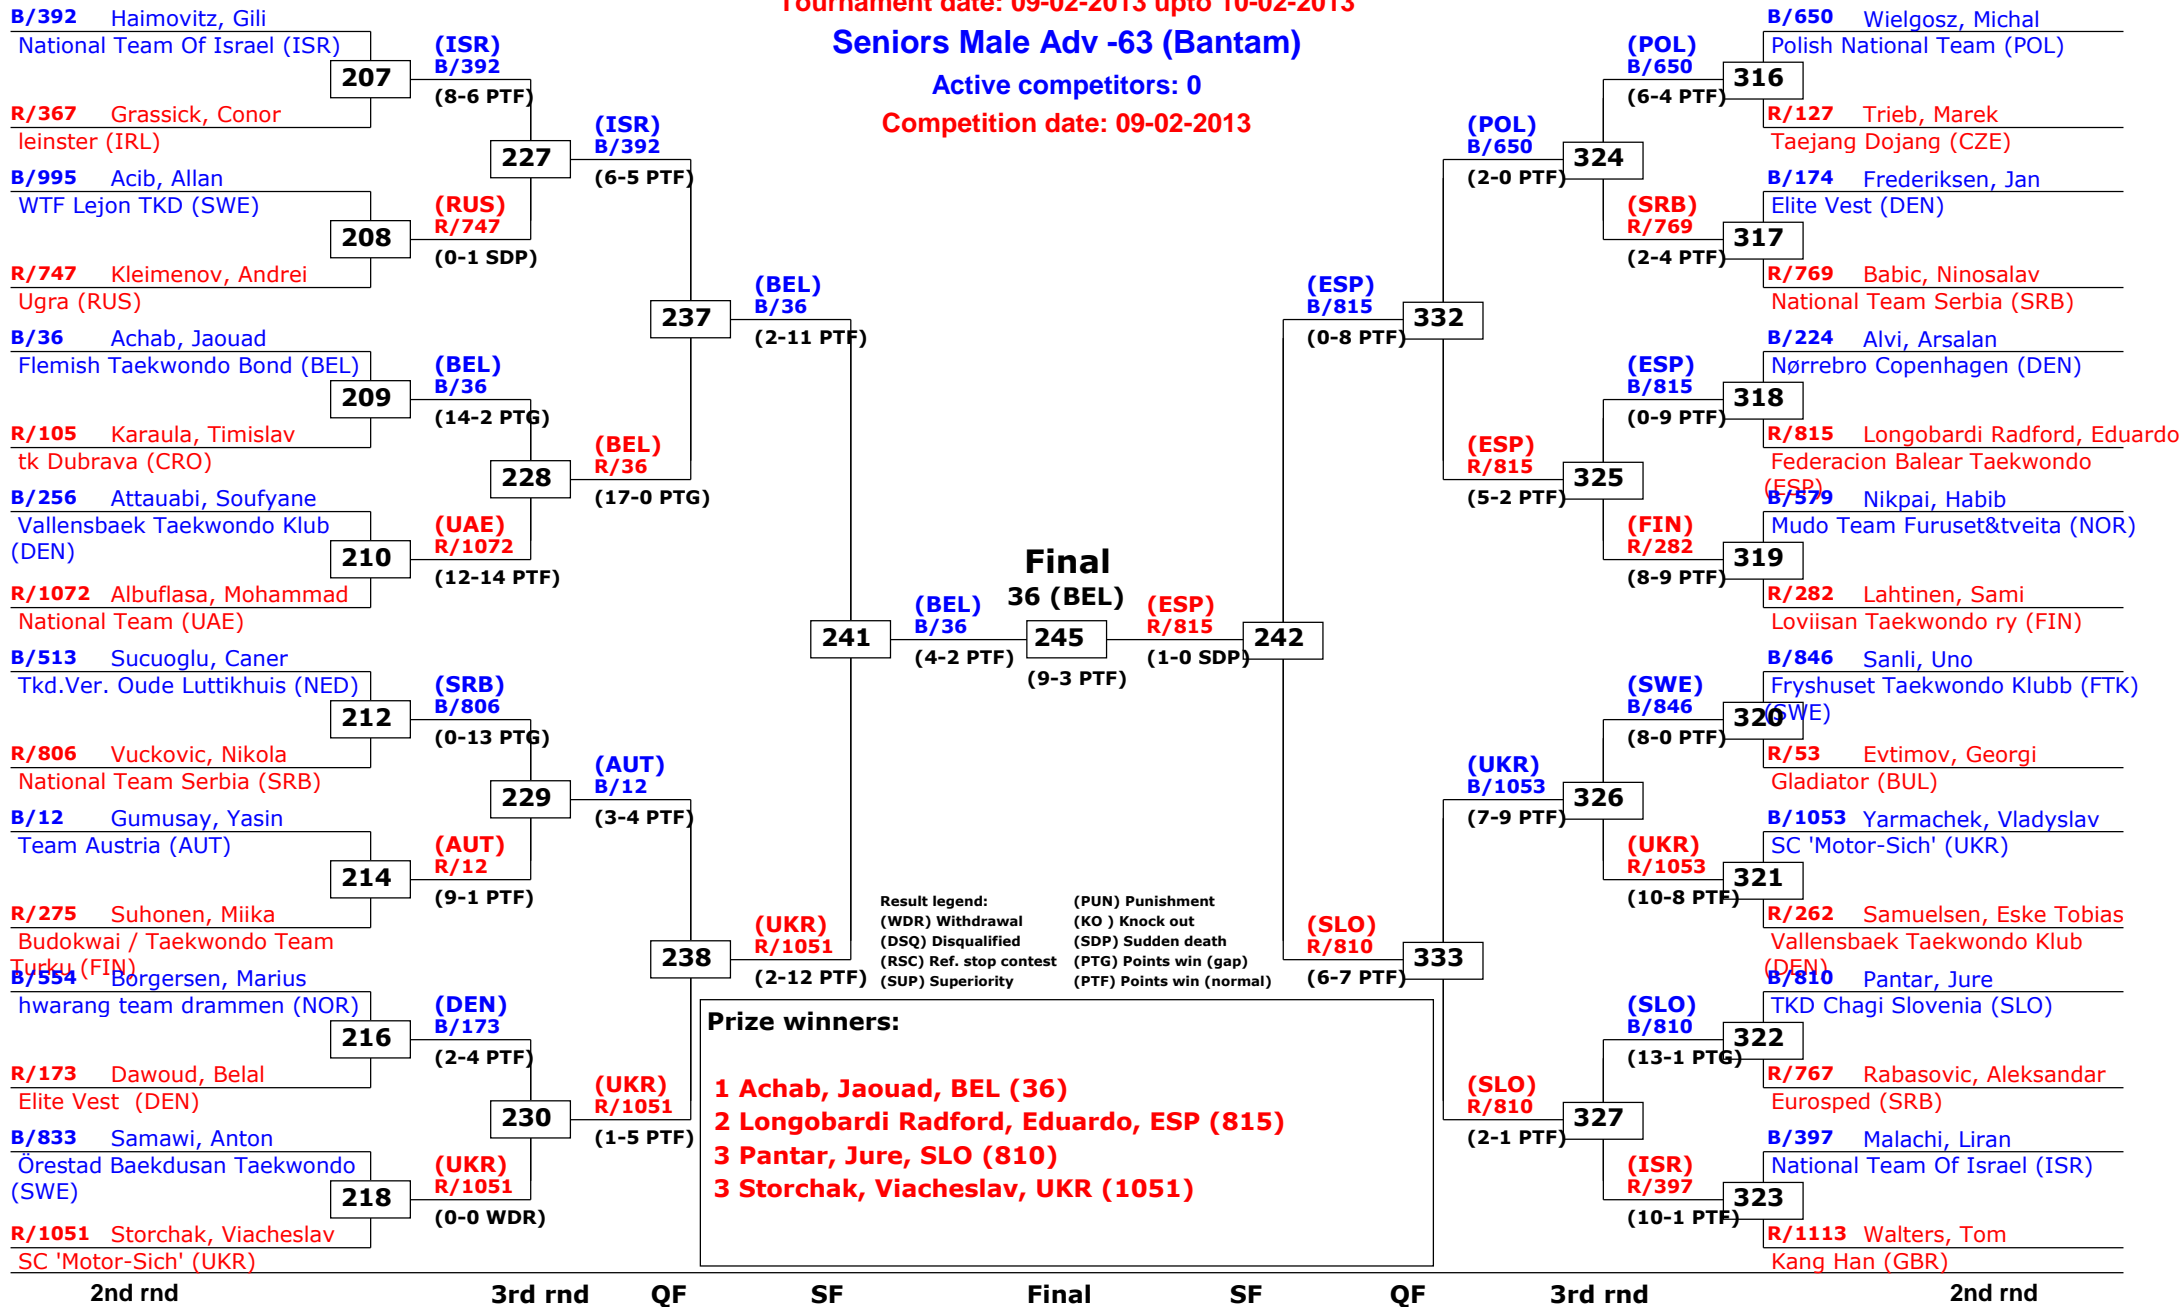

Trelleborg Open 2013

Trelleborg, Sweden

Tournament date: 09-02-2013 upto 10-02-2013

Seniors Male Adv -63 (Bantam)

Active competitors: 0

Competition date: 09-02-2013