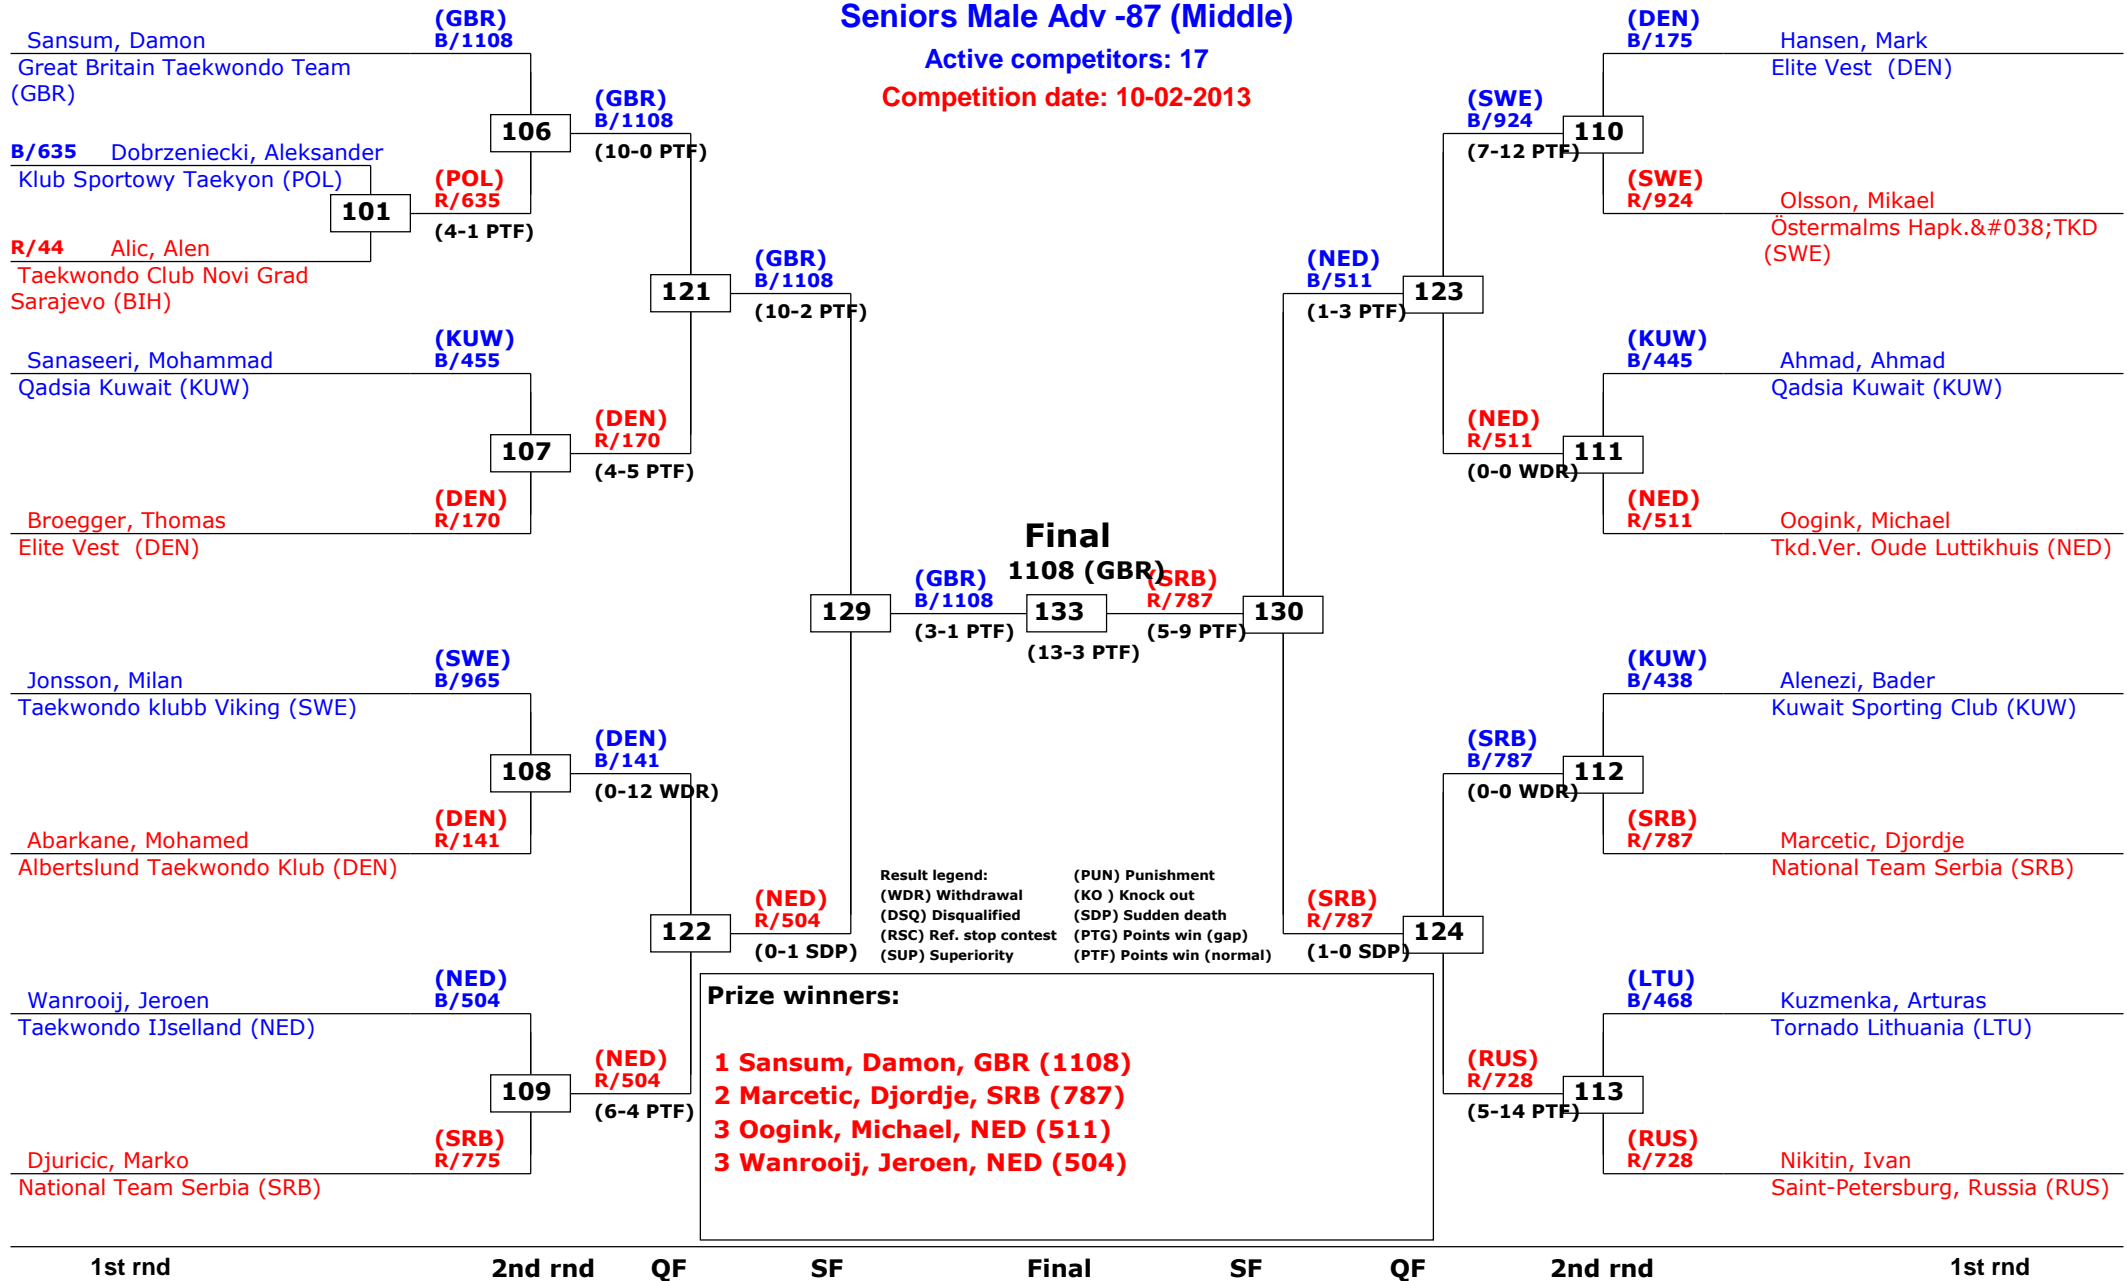

## Seniors Male Adv -80 (Welter)

Active competitors: 19

Competition date: 10-02-2013

# Trelleborg Open 2013

Trelleborg, Sweden

Tournament date: 09-02-2013 upto 10-02-2013

## Seniors Male Adv -87 (Middle)

Active competitors: 17

Competition date: 10-02-2013