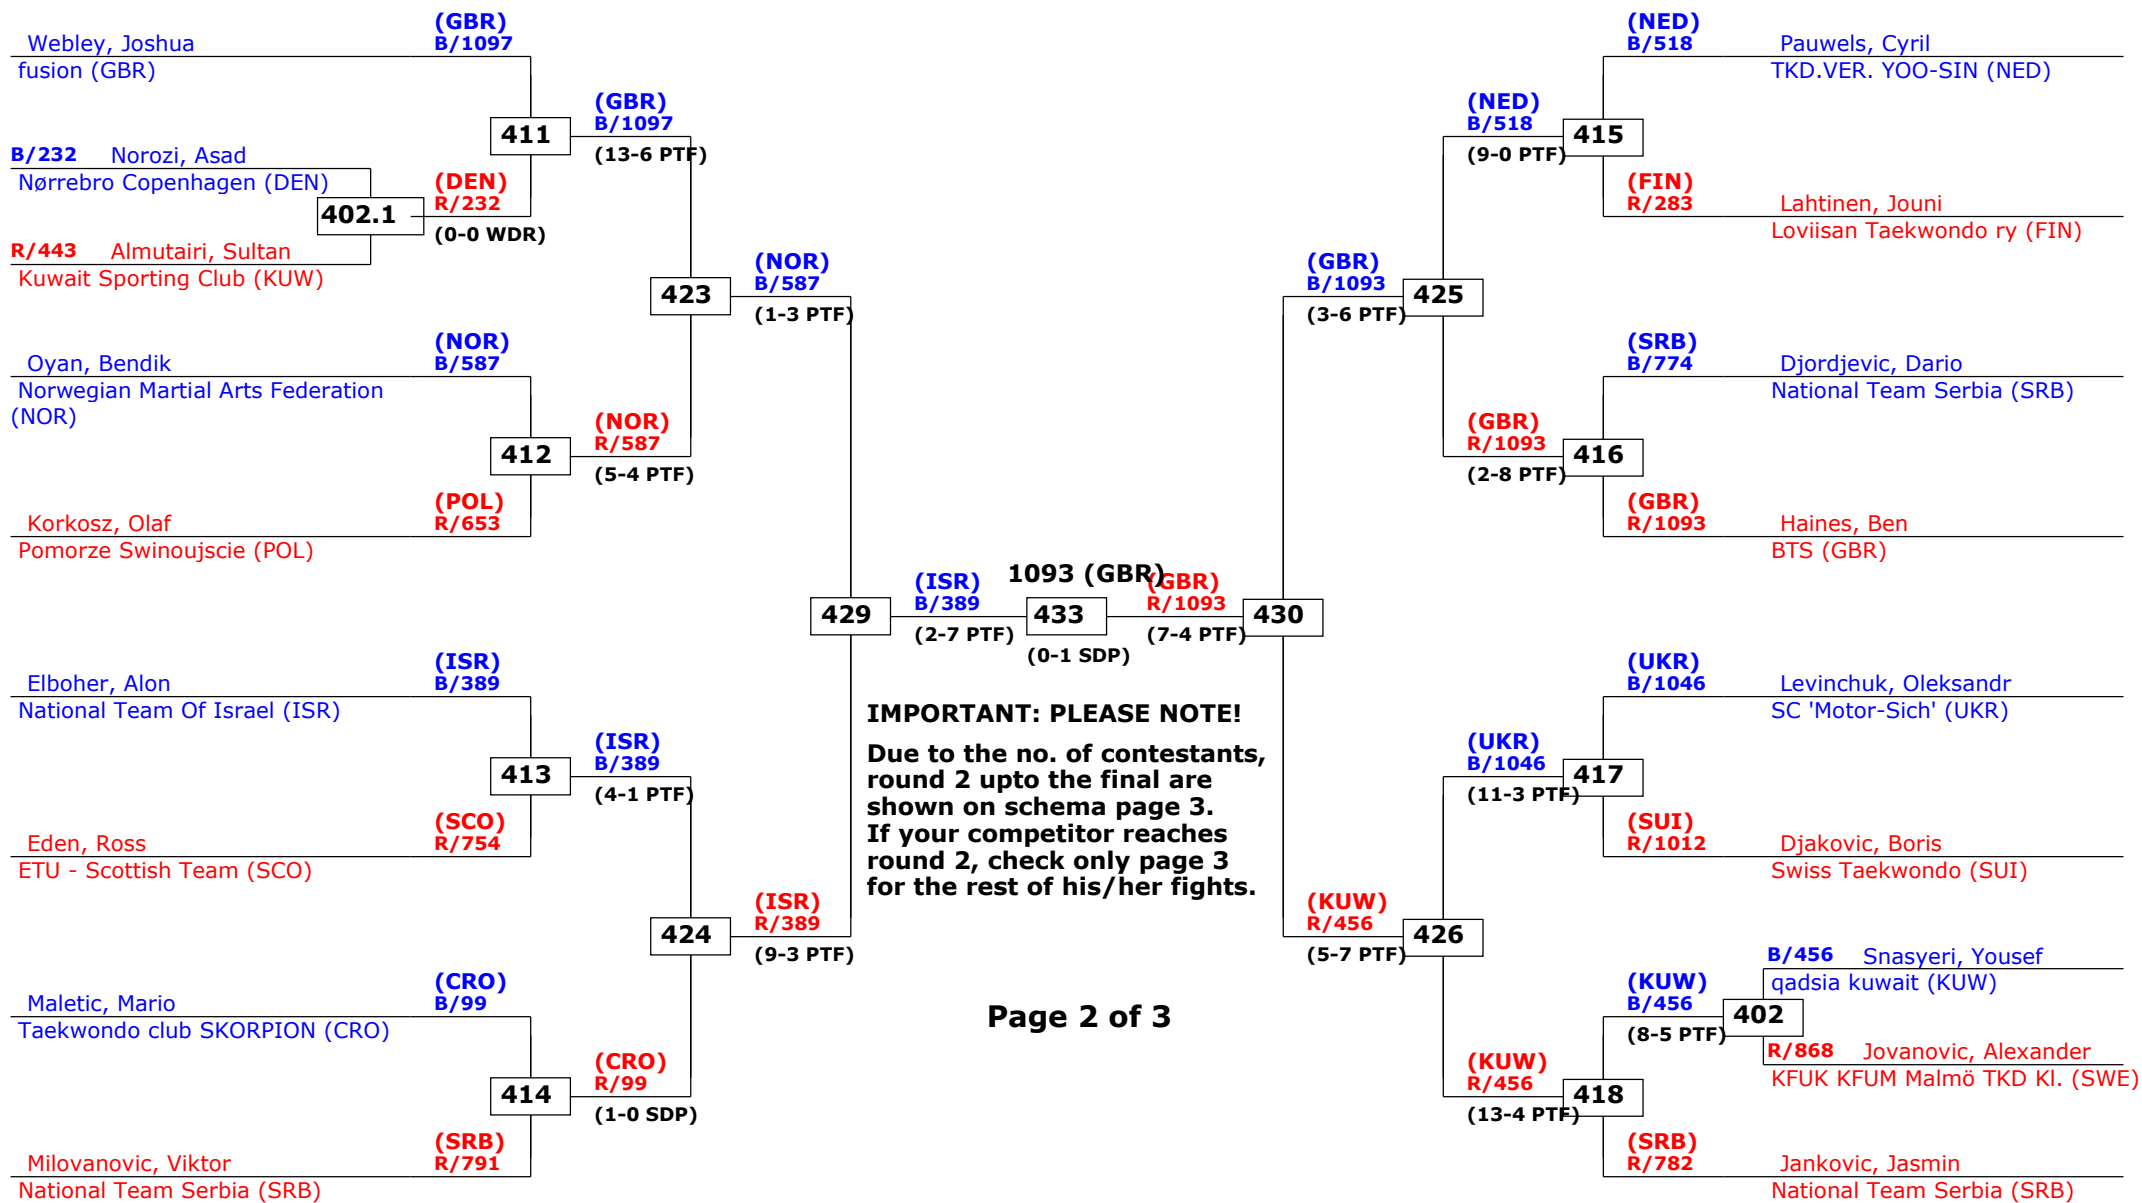

IMPORTANT: PLEASE NOTE!
Due to the no. of contestants, round 2 upto the final are shown on schema page 3. If your competitor reaches round 2, check only page 3 for the rest of his/her fights.