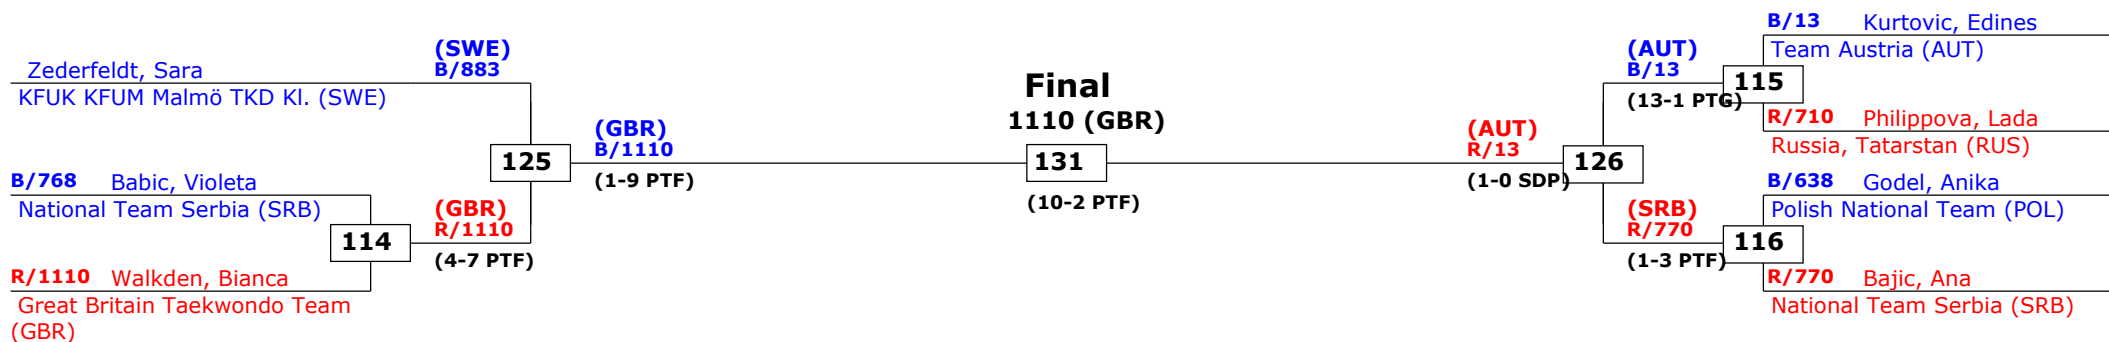

# Trelleborg Open 2013

Trelleborg, Sweden

Tournament date: 09-02-2013 upto 10-02-2013

Seniors Female Adv -67 (Welter)

Active competitors: 12

Competition date: 10-02-2013

# Trelleborg Open 2013

Trelleborg, Sweden

Tournament date: 09-02-2013 upto 10-02-2013

Seniors Female Adv +73 (Heavy)

Active competitors: 7

Competition date: 10-02-2013

Result legend:  
(WDR) Withdrawal (PUN) Punishment  
(DSQ) Disqualified (KO) Knock out  
(RSC) Ref. stop contest (SDP) Sudden death  
(SUP) Superiority (PTG) Points win (gap)  
(PTF) Points win (normal)