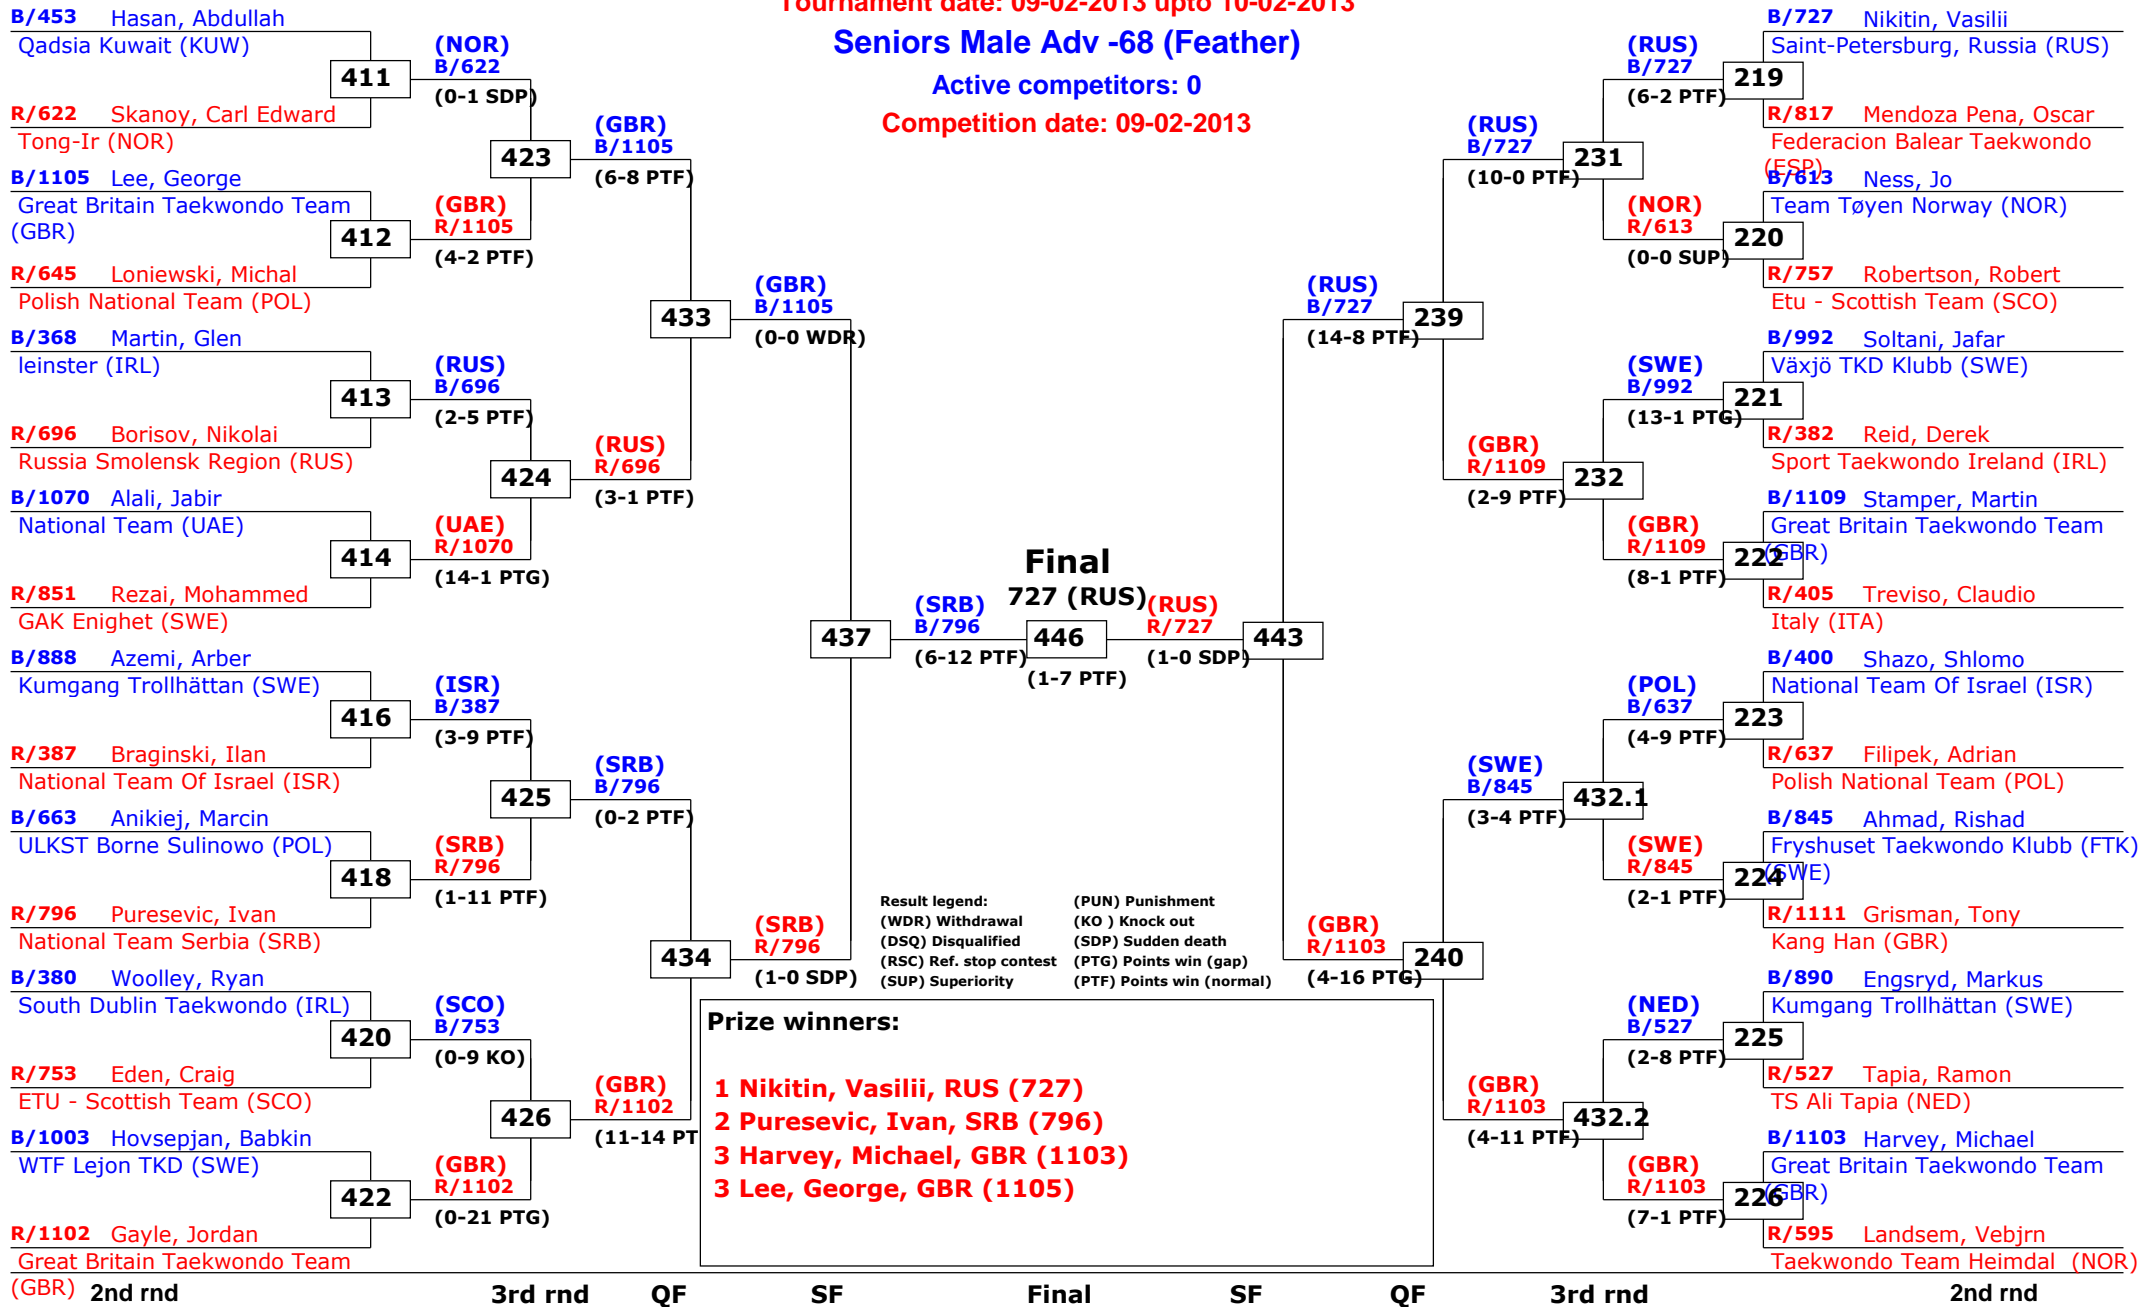

## Seniors Male Adv -68 (Feather)

Active competitors: 33

Competition date: 09-02-2013

# Trelleborg Open 2013

Trelleborg, Sweden

Tournament date: 09-02-2013 upto 10-02-2013

## Seniors Male Adv -68 (Feather)

Active competitors: 0

Competition date: 09-02-2013