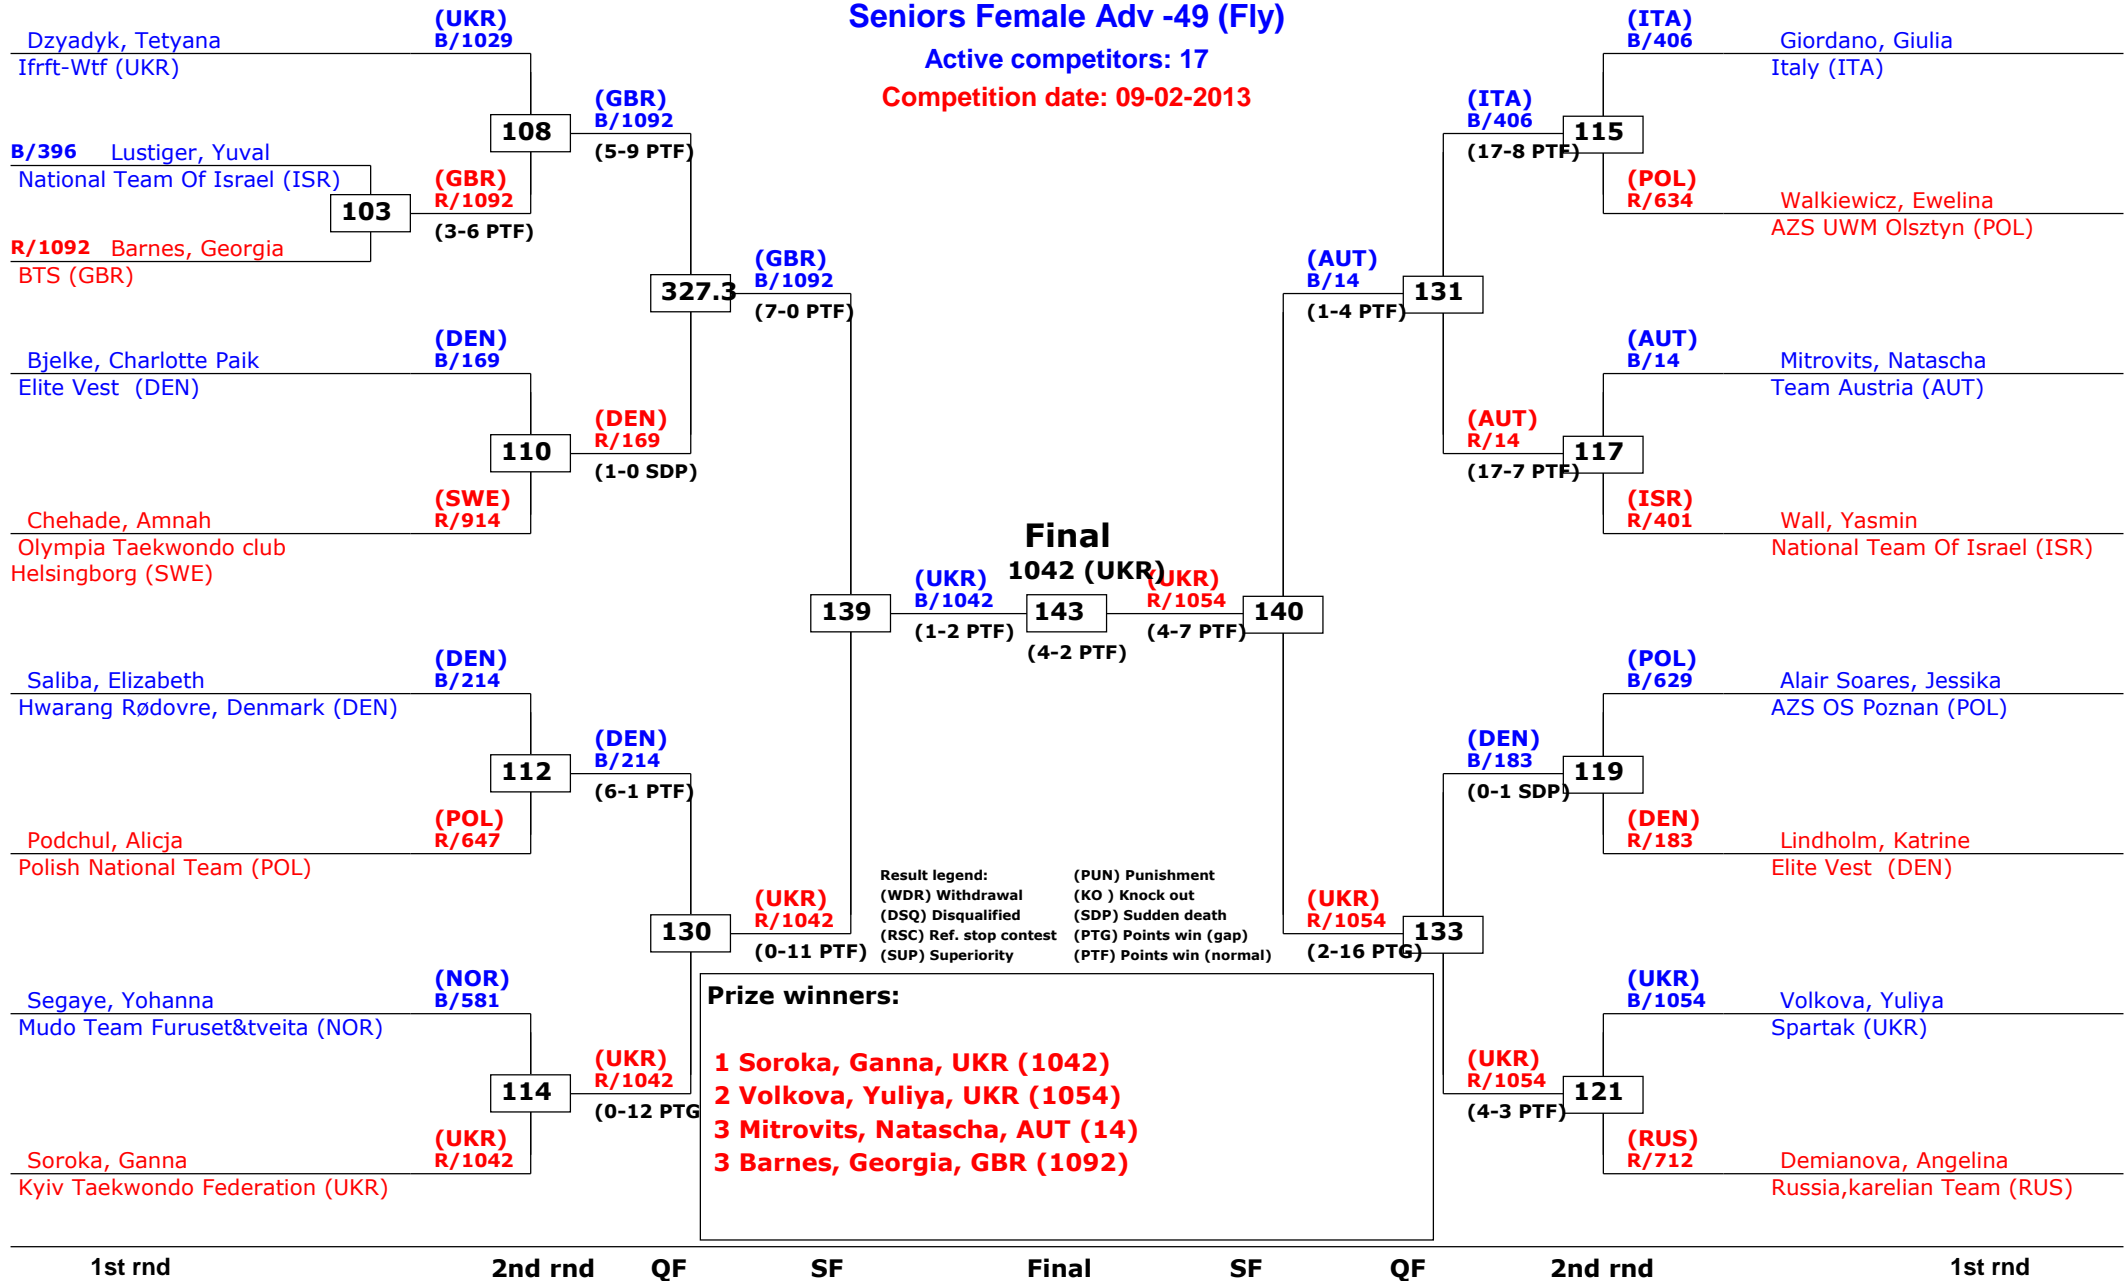

## Seniors Male Adv +87 (Heavy)

Active competitors: 17

Competition date: 10-02-2013

# Trelleborg Open 2013

Trelleborg, Sweden

Tournament date: 09-02-2013 upto 10-02-2013

## Seniors Female Adv -49 (Fly)

Active competitors: 17

Competition date: 09-02-2013