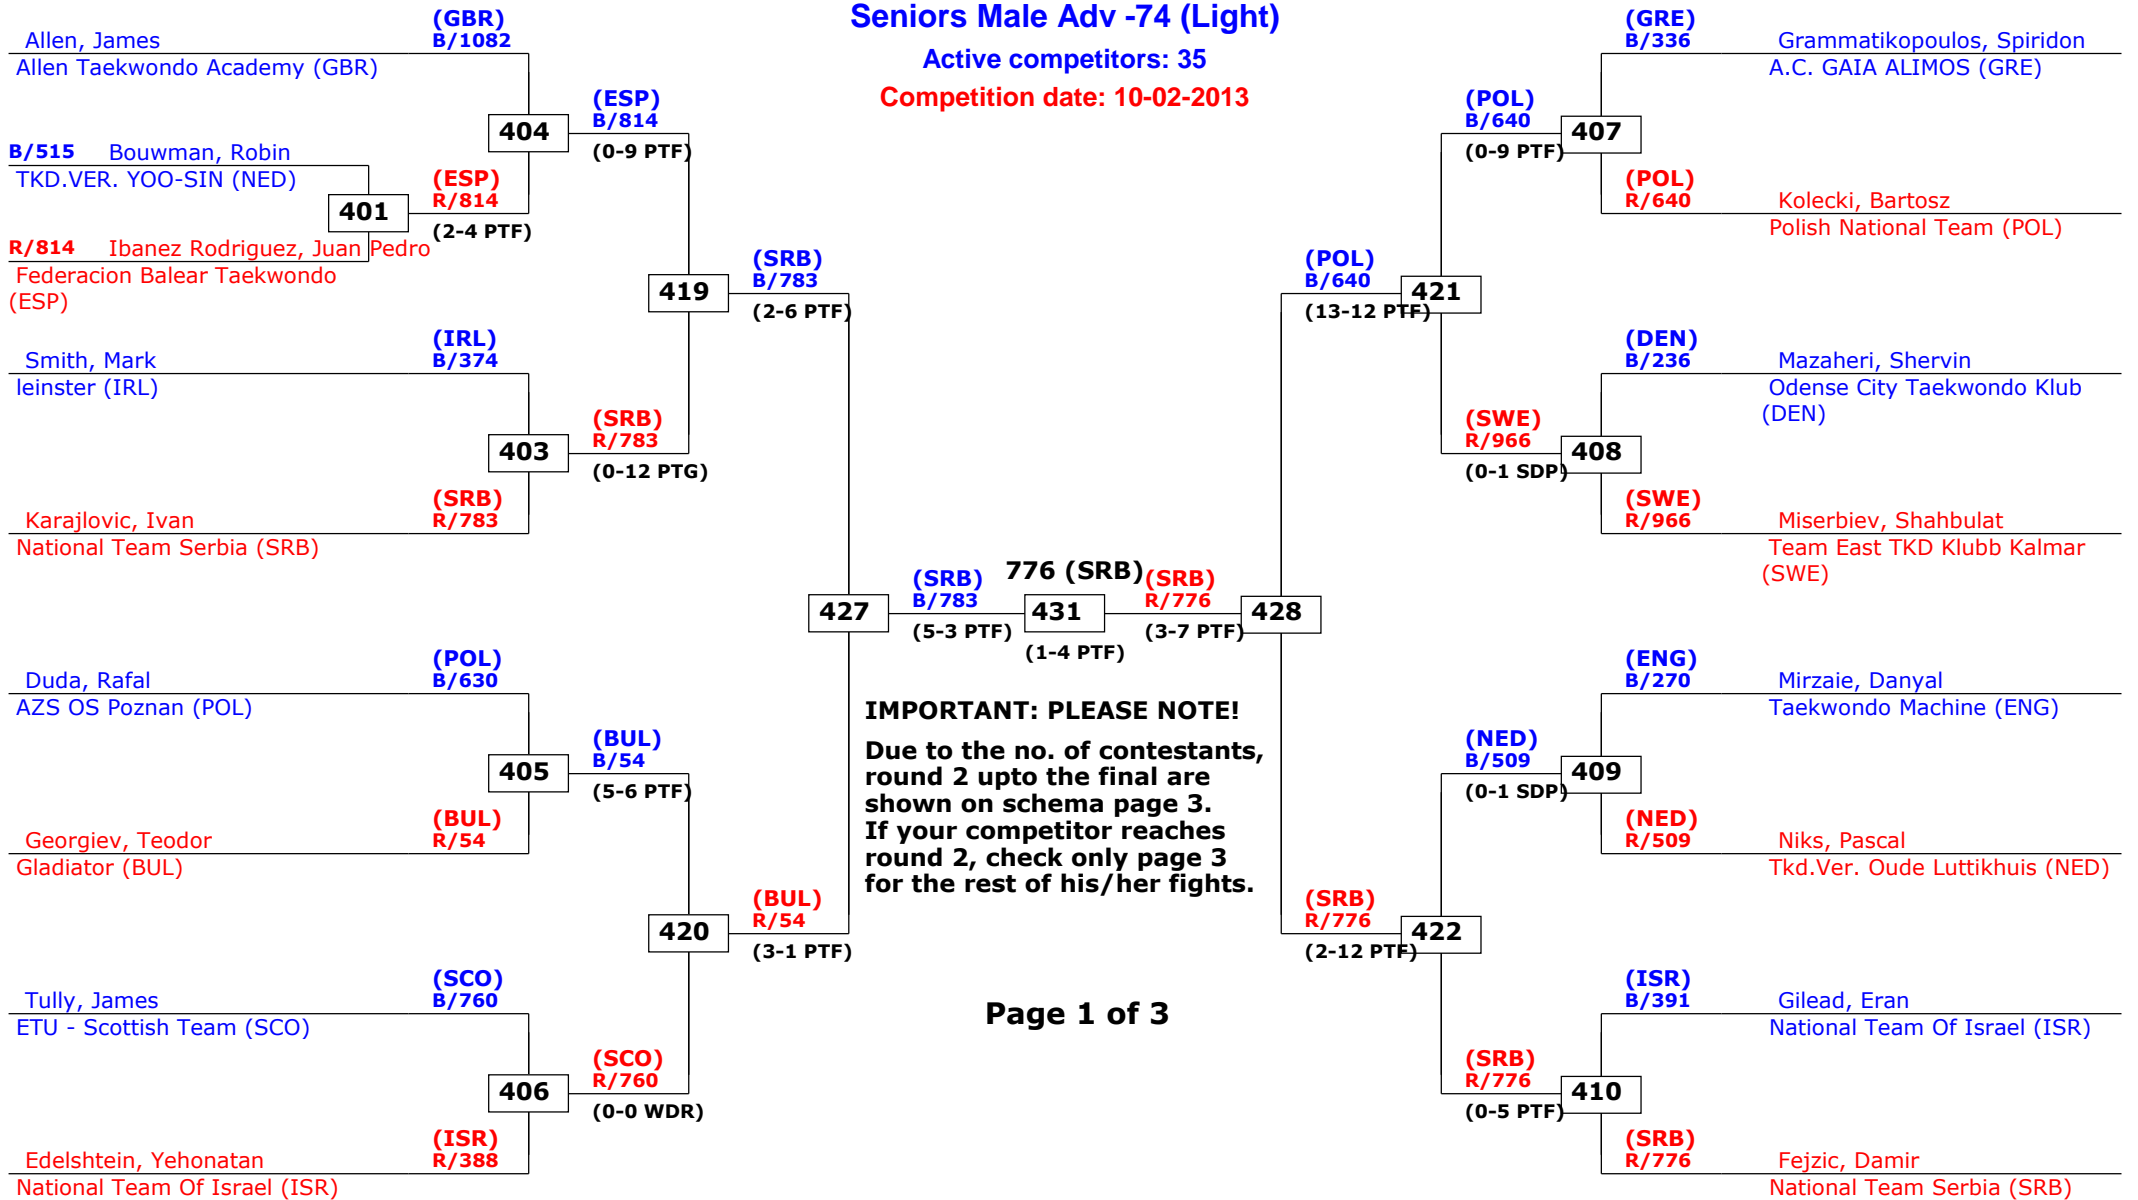

# Trelleborg Open 2013

Trelleborg, Sweden

Tournament date: 09-02-2013 upto 10-02-2013

## Seniors Male Adv -74 (Light)

Active competitors: 35

Competition date: 10-02-2013

**IMPORTANT: PLEASE NOTE!**  
Due to the no. of contestants, round 2 upto the final are shown on schema page 3. If your competitor reaches round 2, check only page 3 for the rest of his/her fights.