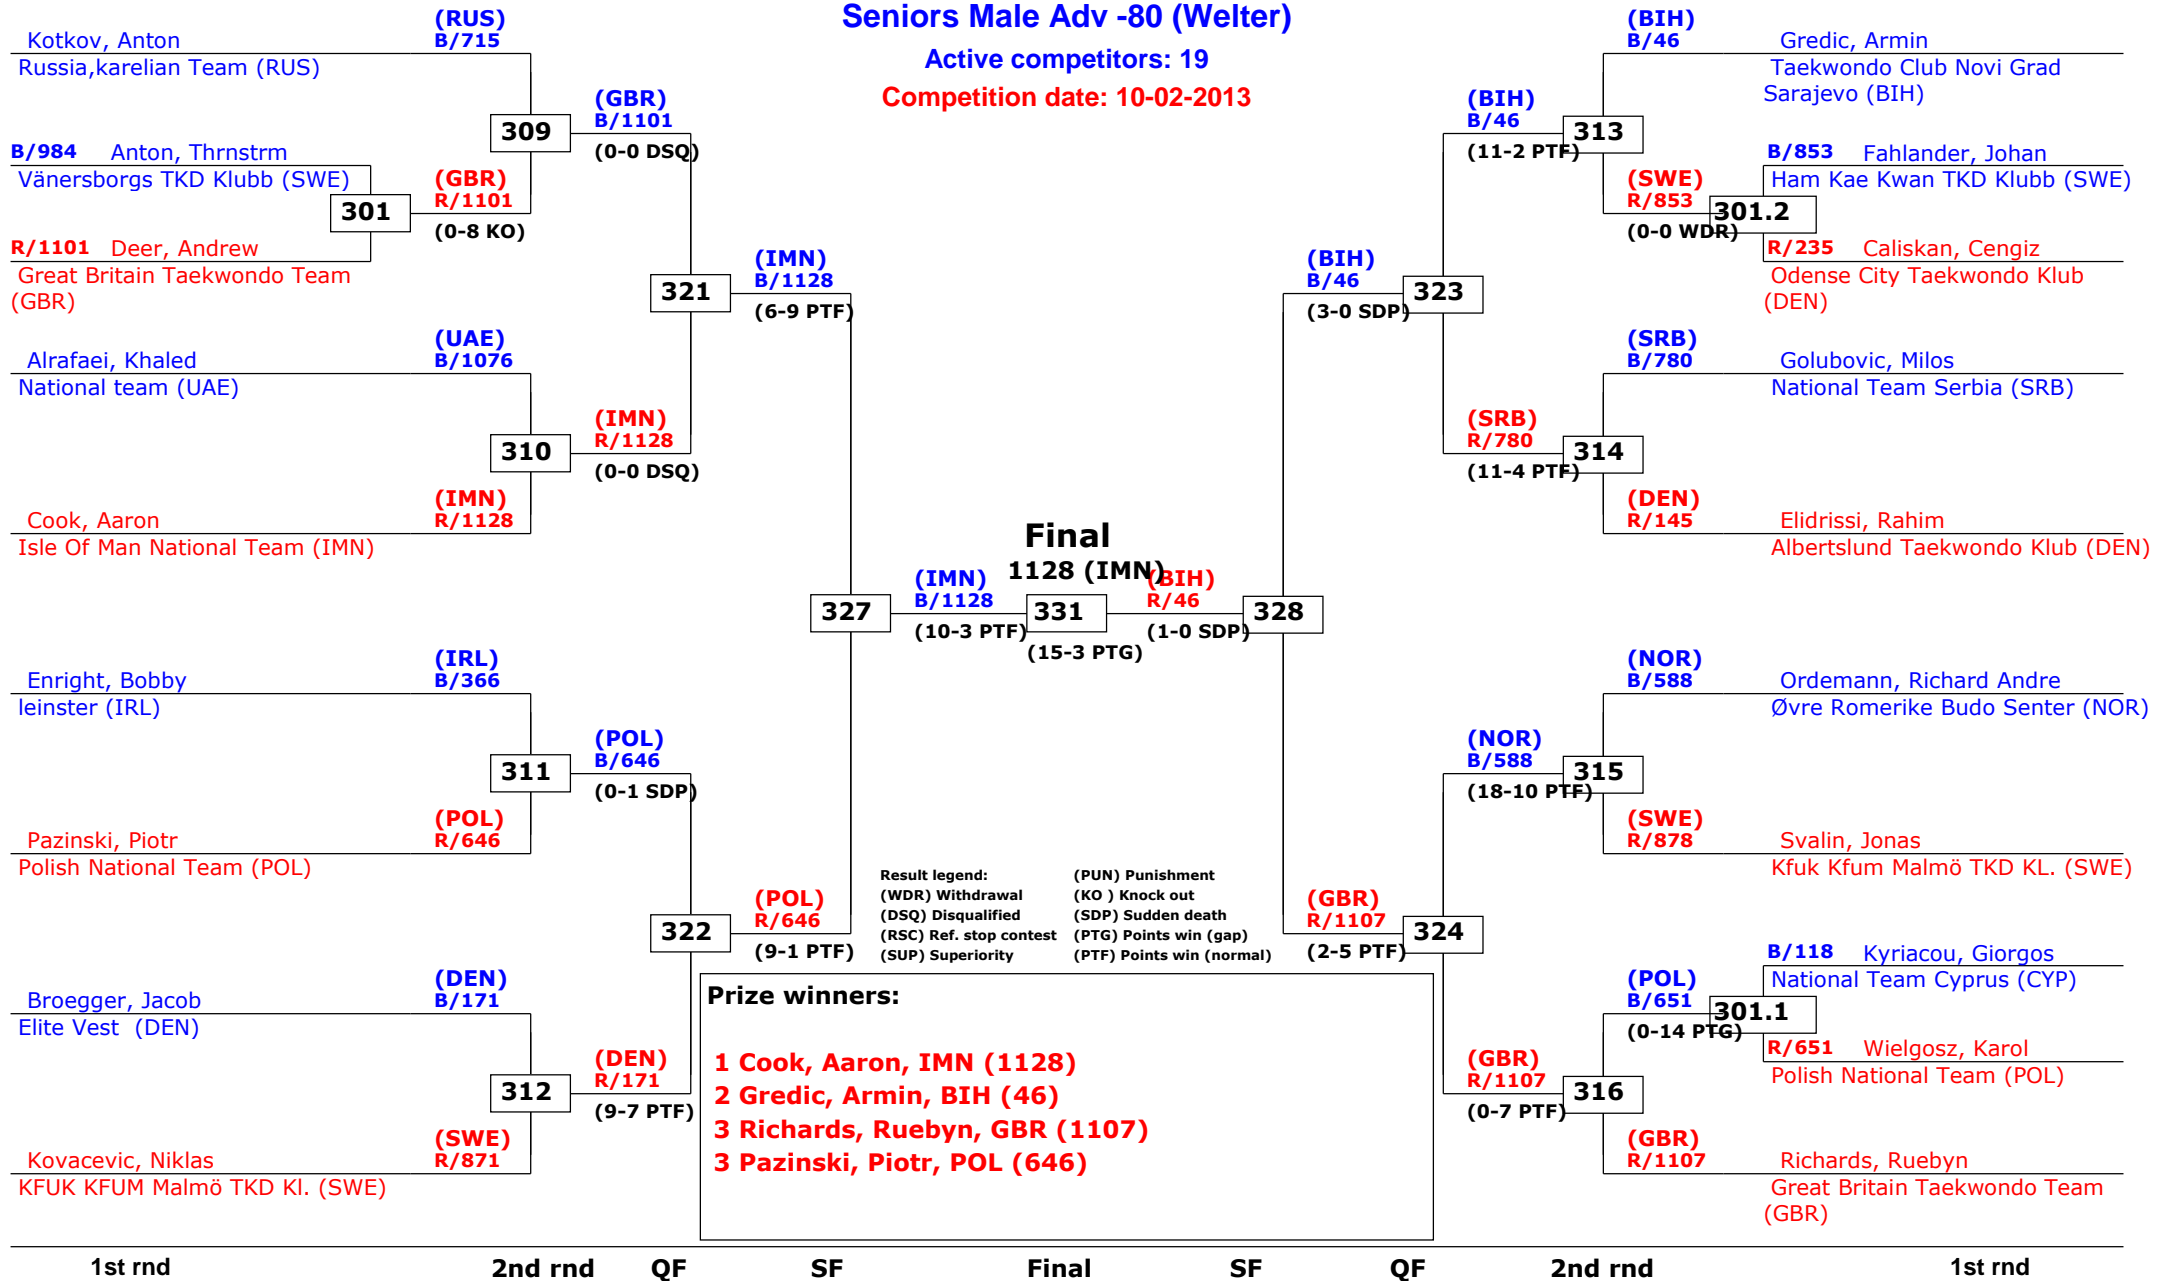

## Seniors Male Adv -74 (Light)

Active competitors: 0

Competition date: 10-02-2013

# Trelleborg Open 2013

Trelleborg, Sweden

Tournament date: 09-02-2013 upto 10-02-2013

## Seniors Male Adv -80 (Welter)

Active competitors: 19

Competition date: 10-02-2013