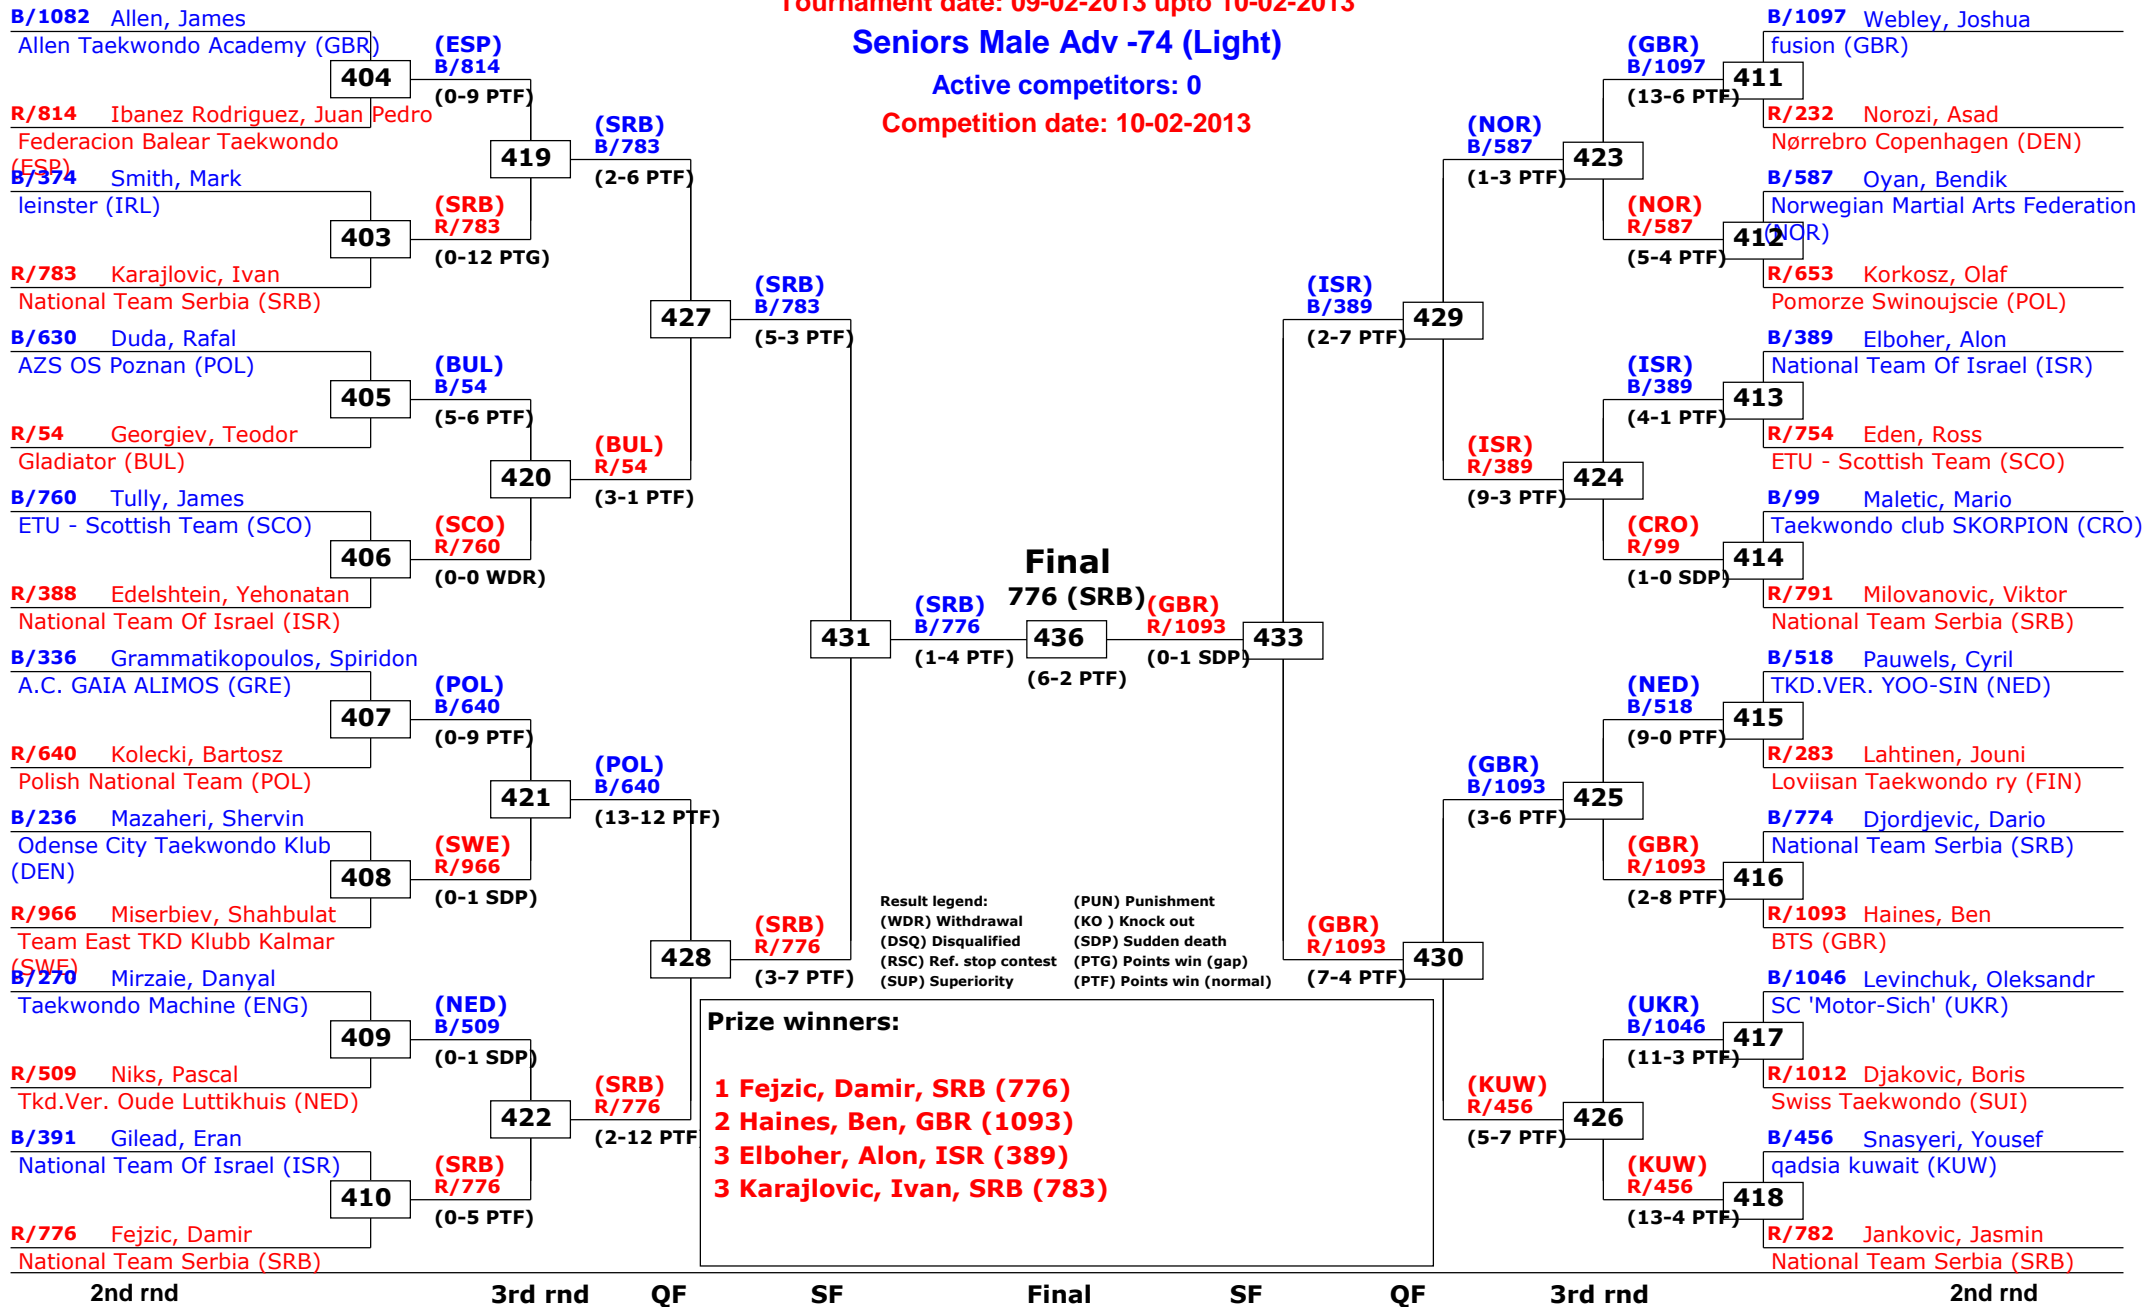

## Seniors Male Adv -74 (Light)

Active competitors: 35

Competition date: 10-02-2013

**IMPORTANT: PLEASE NOTE!**  
Due to the no. of contestants, round 2 upto the final are shown on schema page 3. If your competitor reaches round 2, check only page 3 for the rest of his/her fights.

# Trelleborg Open 2013

Trelleborg, Sweden

Tournament date: 09-02-2013 upto 10-02-2013

## Seniors Male Adv -74 (Light)

Active competitors: 0

Competition date: 10-02-2013