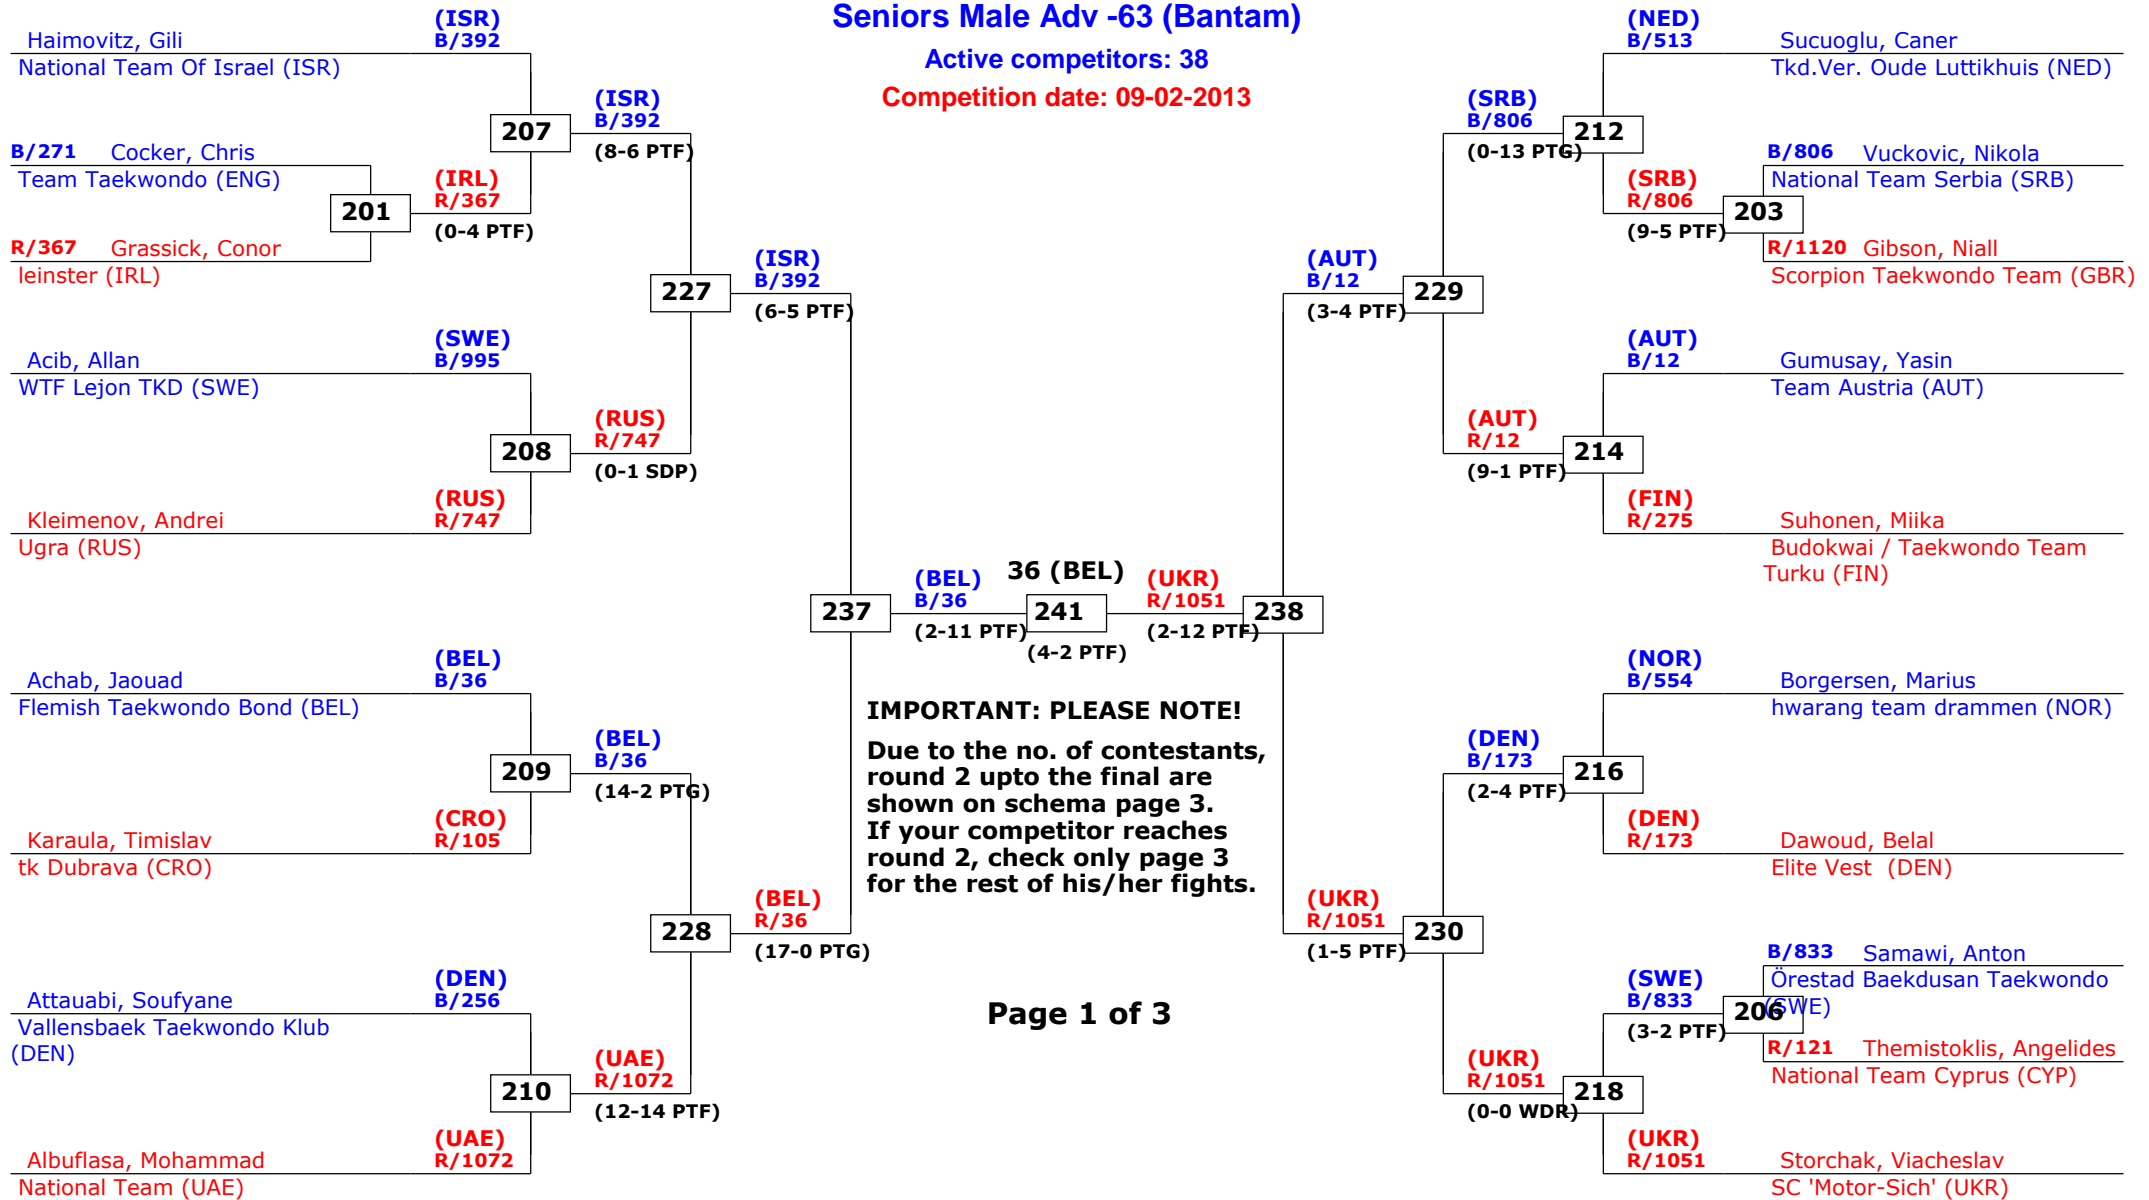

Trelleborg Open 2013

Trelleborg, Sweden

Tournament date: 09-02-2013 upto 10-02-2013

Seniors Male Adv -63 (Bantam)

Active competitors: 38

Competition date: 09-02-2013