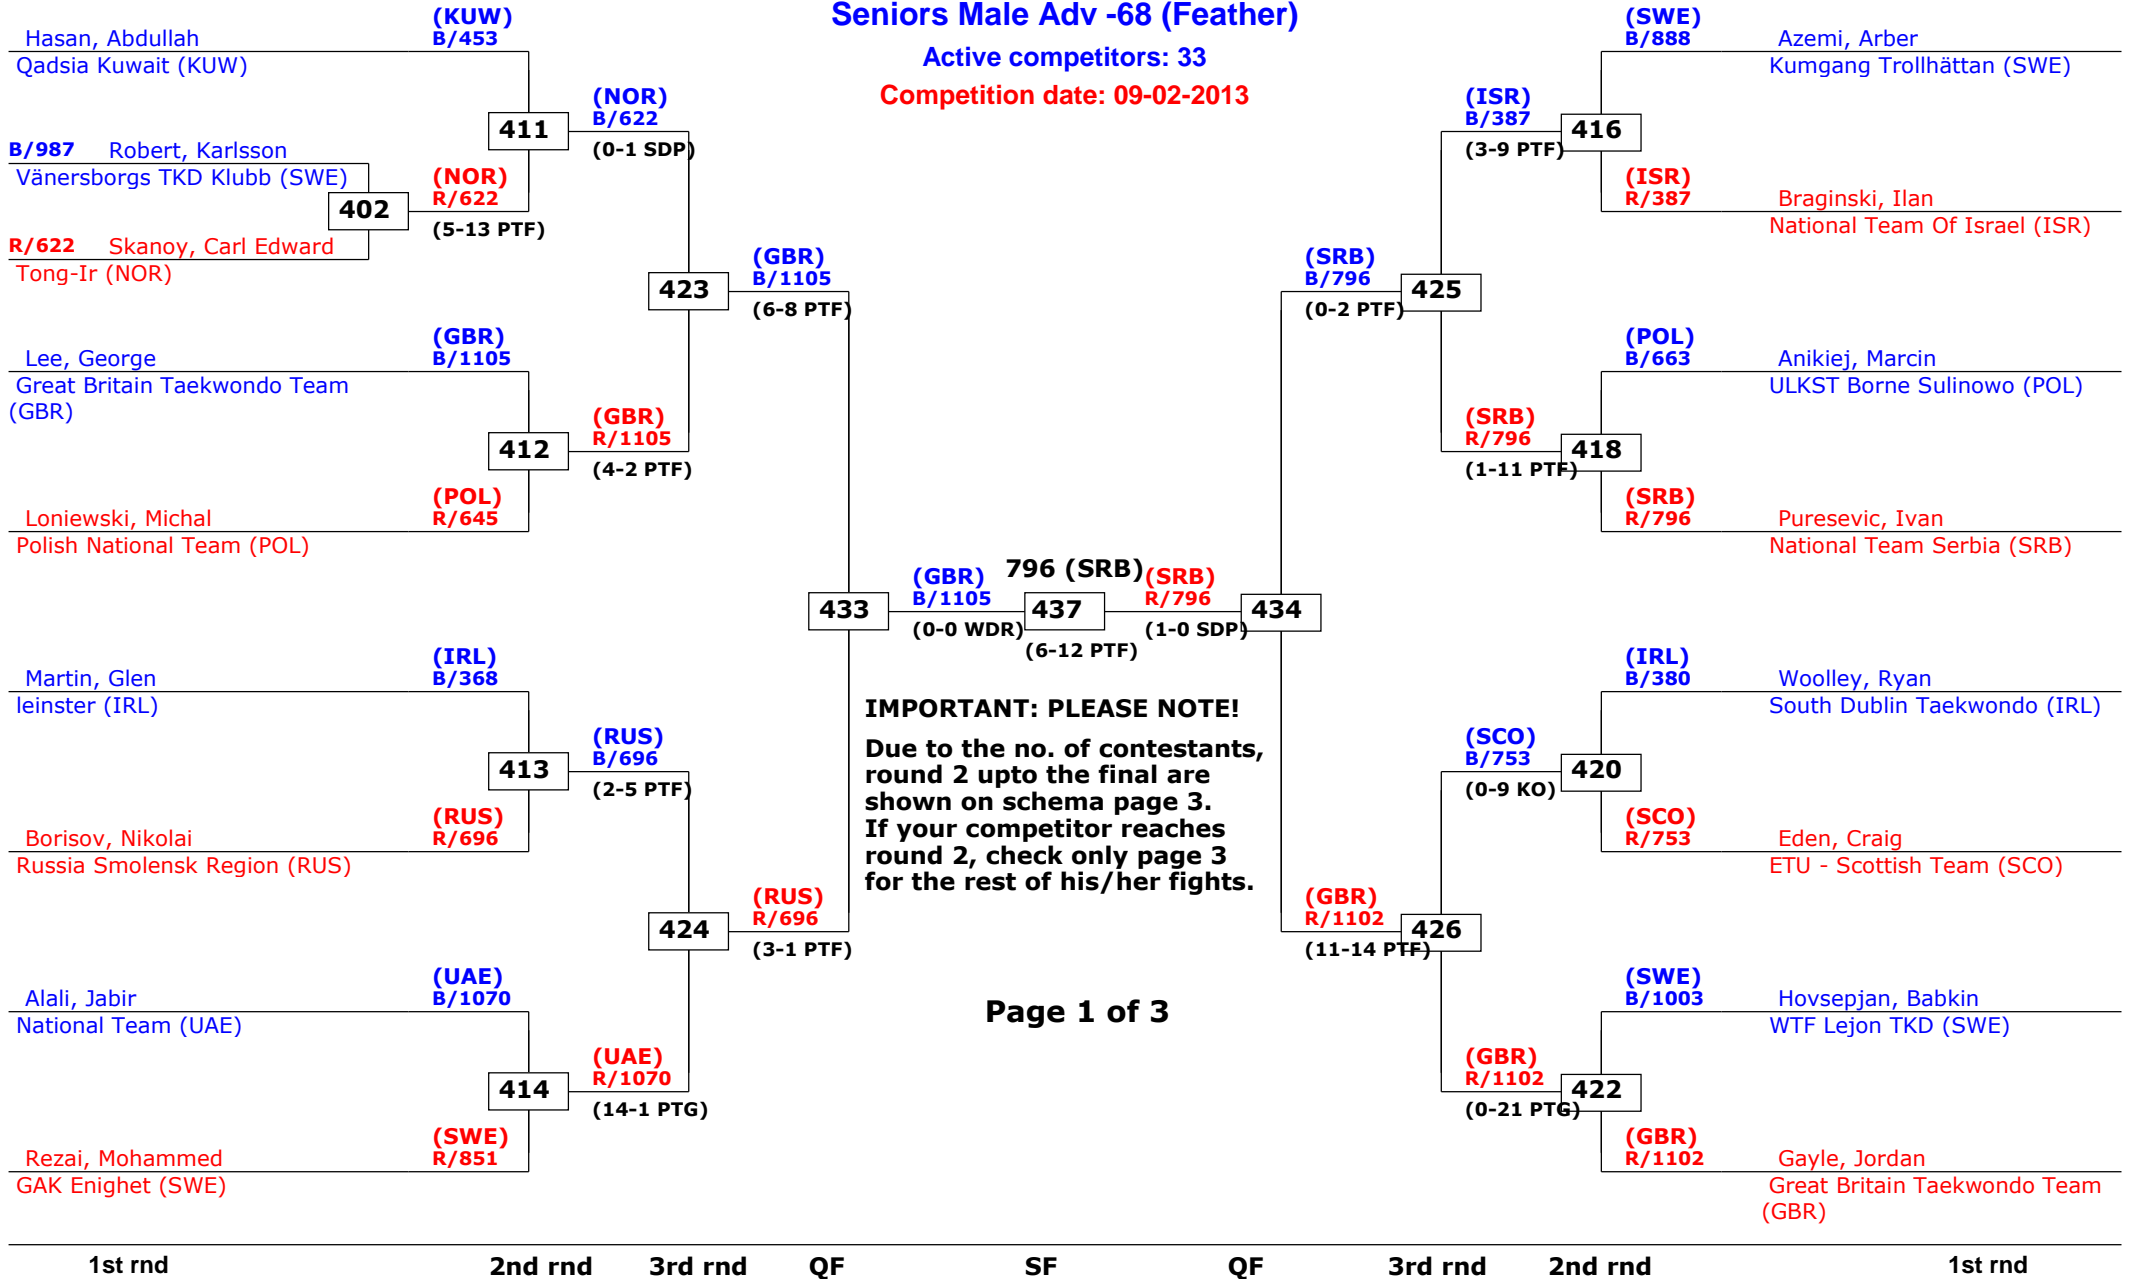

# Trelleborg Open 2013

Trelleborg, Sweden

Tournament date: 09-02-2013 upto 10-02-2013

## Seniors Male Adv -68 (Feather)

Active competitors: 33

Competition date: 09-02-2013