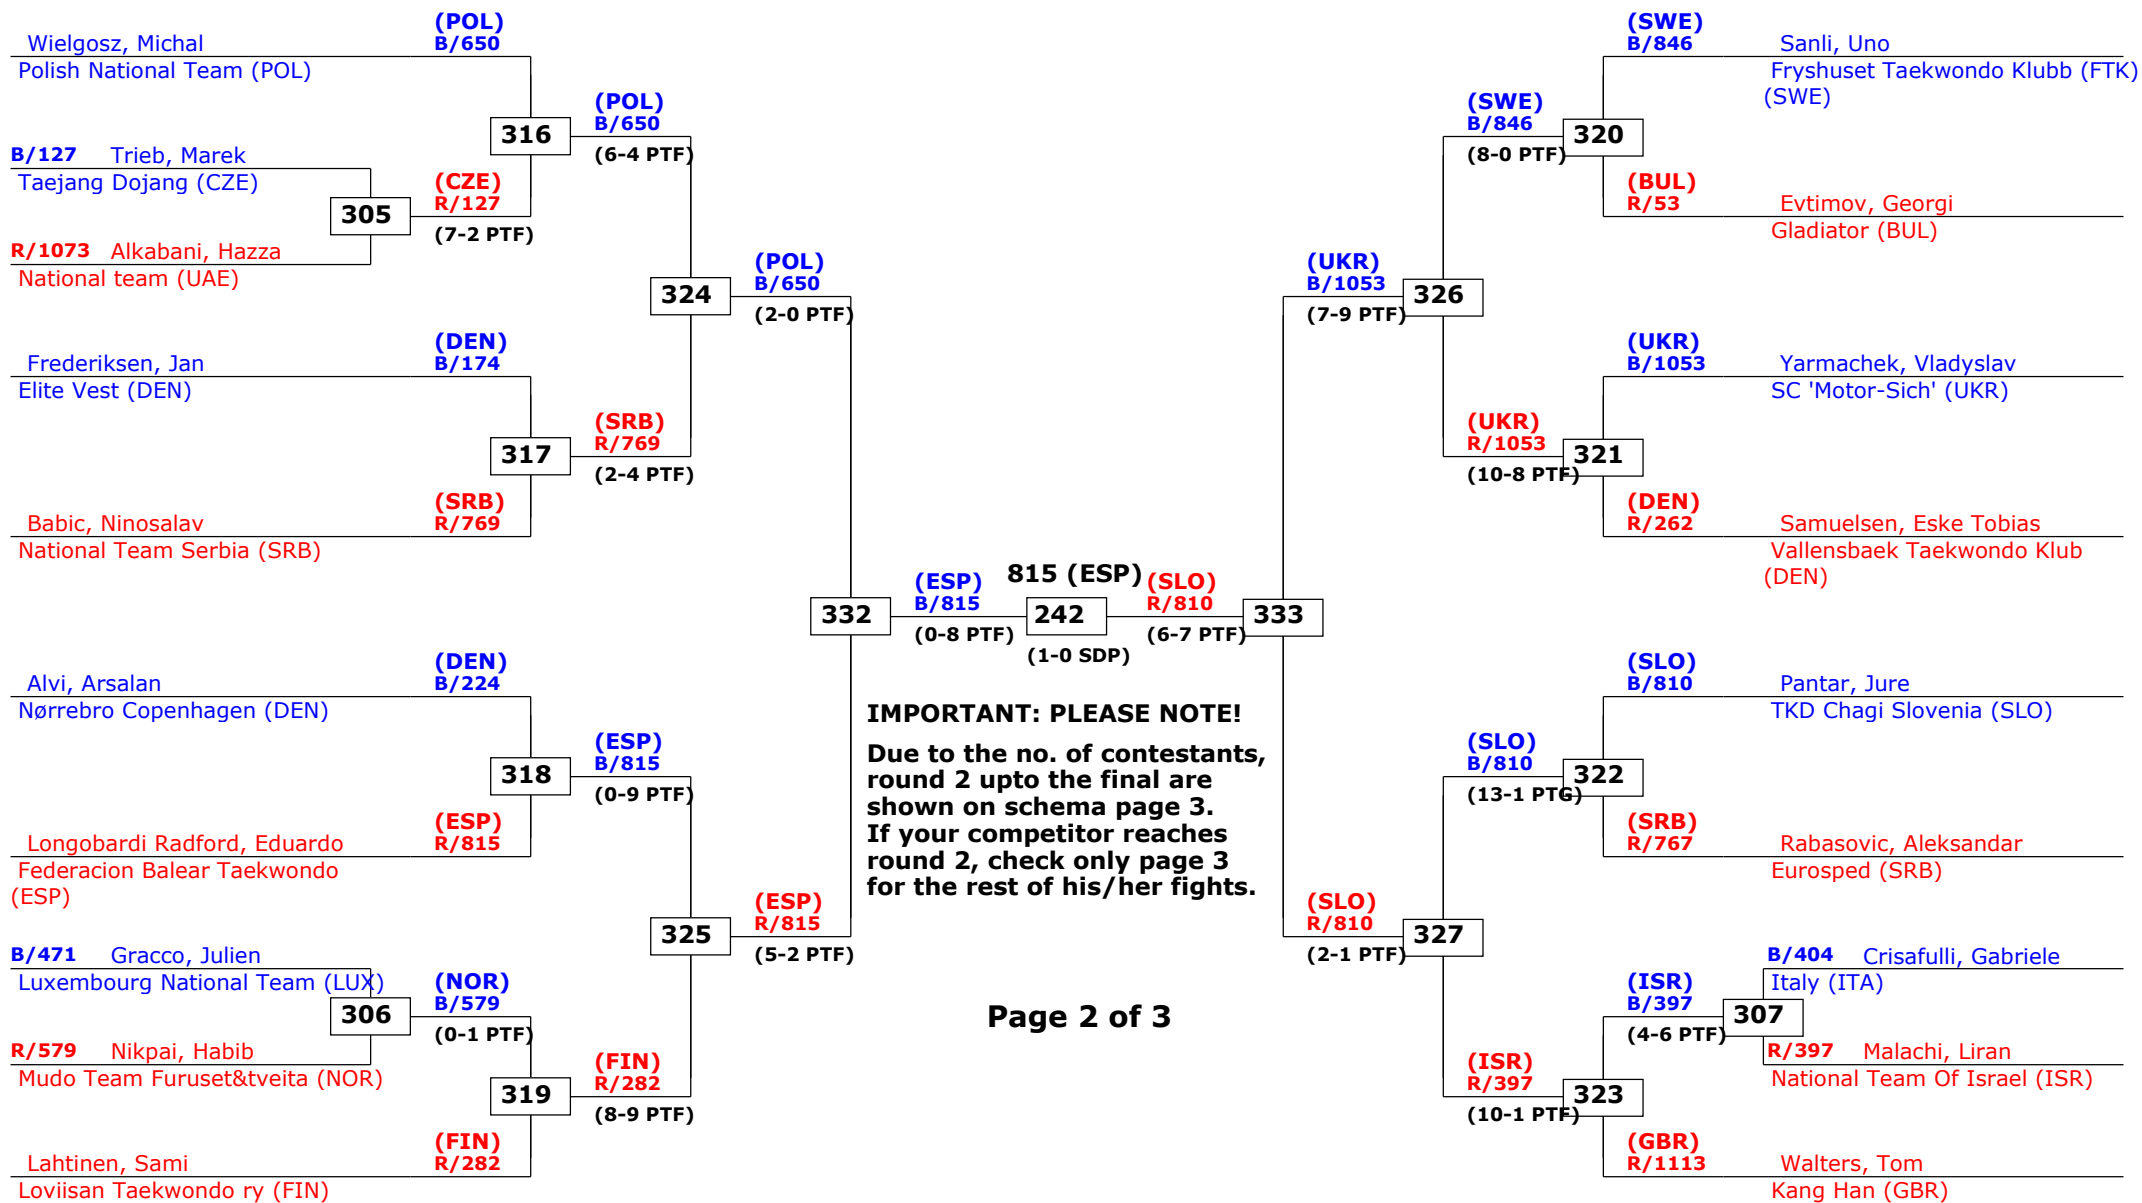

1st rnd

2nd rnd

3rd rnd

QF

SF

QF

3rd rnd

2nd rnd

1st rnd