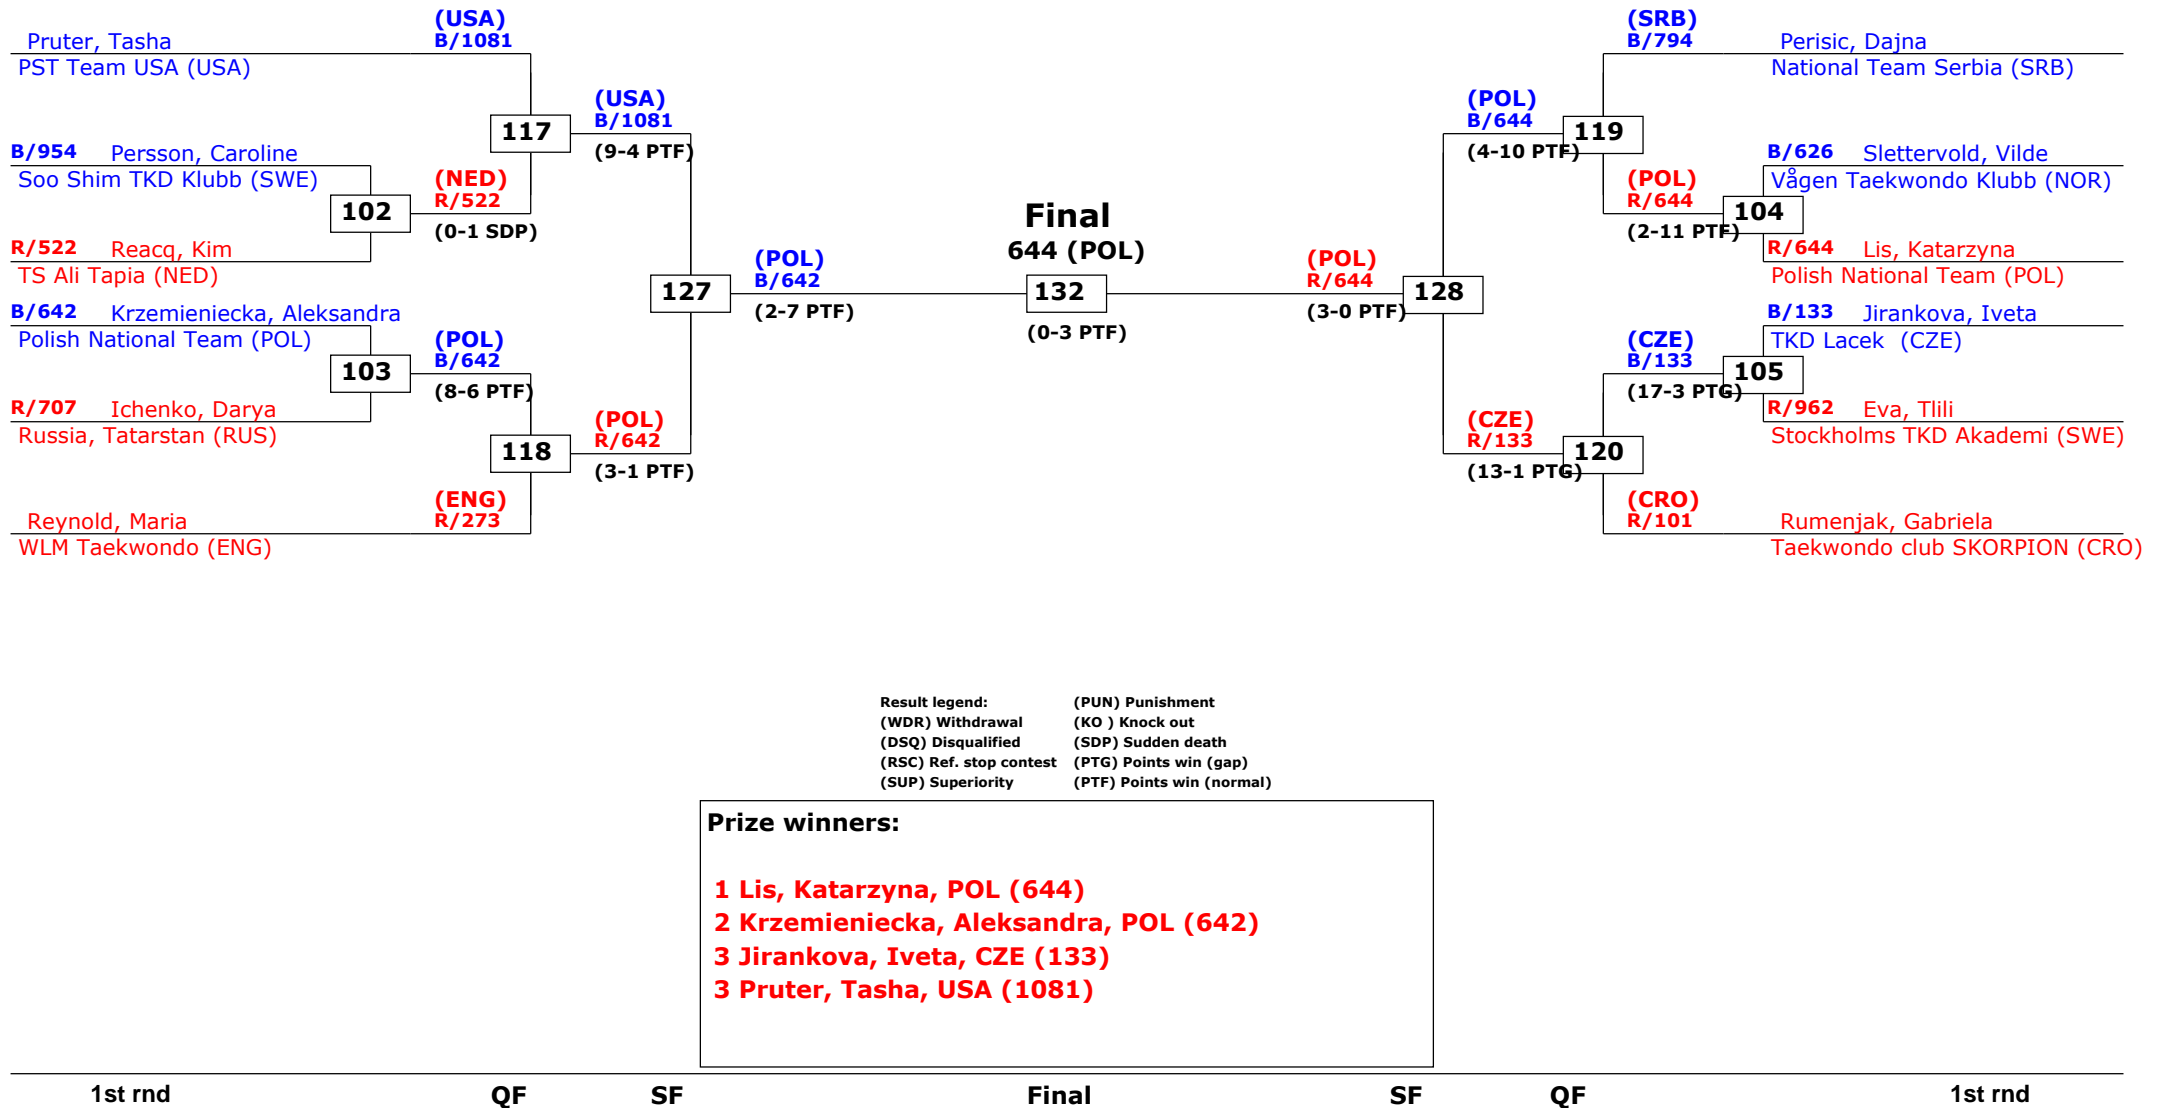

## Seniors Female Adv -62 (Light)

Active competitors: 21

Competition date: 10-02-2013

# Trelleborg Open 2013

Trelleborg, Sweden

Tournament date: 09-02-2013 upto 10-02-2013

Seniors Female Adv -67 (Welter)

Active competitors: 12

Competition date: 10-02-2013

# Trelleborg Open 2013

Trelleborg, Sweden

Tournament date: 09-02-2013 upto 10-02-2013

Seniors Female Adv +73 (Heavy)

Active competitors: 7

Competition date: 10-02-2013

Result legend:  
(WDR) Withdrawal (PUN) Punishment  
(DSQ) Disqualified (KO) Knock out  
(RSC) Ref. stop contest (SDP) Sudden death  
(SUP) Superiority (PTG) Points win (gap)  
(PTF) Points win (normal)