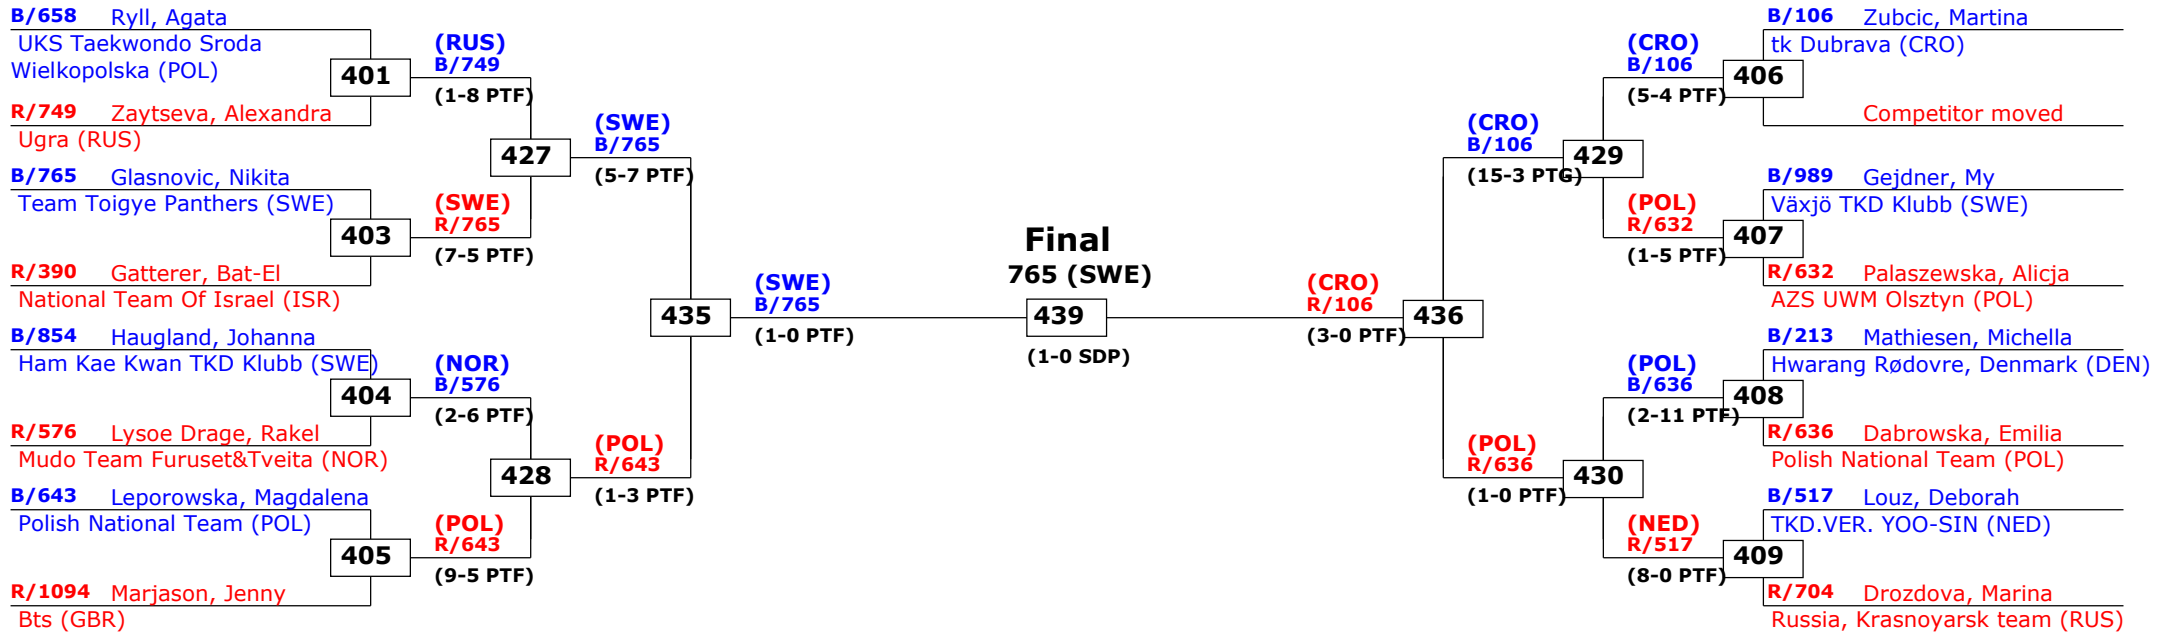

## Seniors Female Adv -53 (Bantam)

Active competitors: 19

Competition date: 09-02-2013

# Trelleborg Open 2013

Trelleborg, Sweden

Tournament date: 09-02-2013 upto 10-02-2013

Seniors Female Adv -57 (Feather)

Active competitors: 15

Competition date: 09-02-2013

Result legend:  
 (WDR) Withdrawal (DSQ) Disqualified (RSC) Ref. stop contest (SUP) Superiority  
 (PUN) Punishment (KO) Knock out (SDP) Sudden death (PTG) Points win (gap) (PTF) Points win (normal)

### Prize winners:

- 1 Glasnovic, Nikita, SWE (765)
- 2 Zubcic, Martina, CRO (106)
- 3 Dabrowska, Emilia, POL (636)
- 3 Leporowska, Magdalena, POL (643)

1st rnd

QF

SF

Final

SF

QF