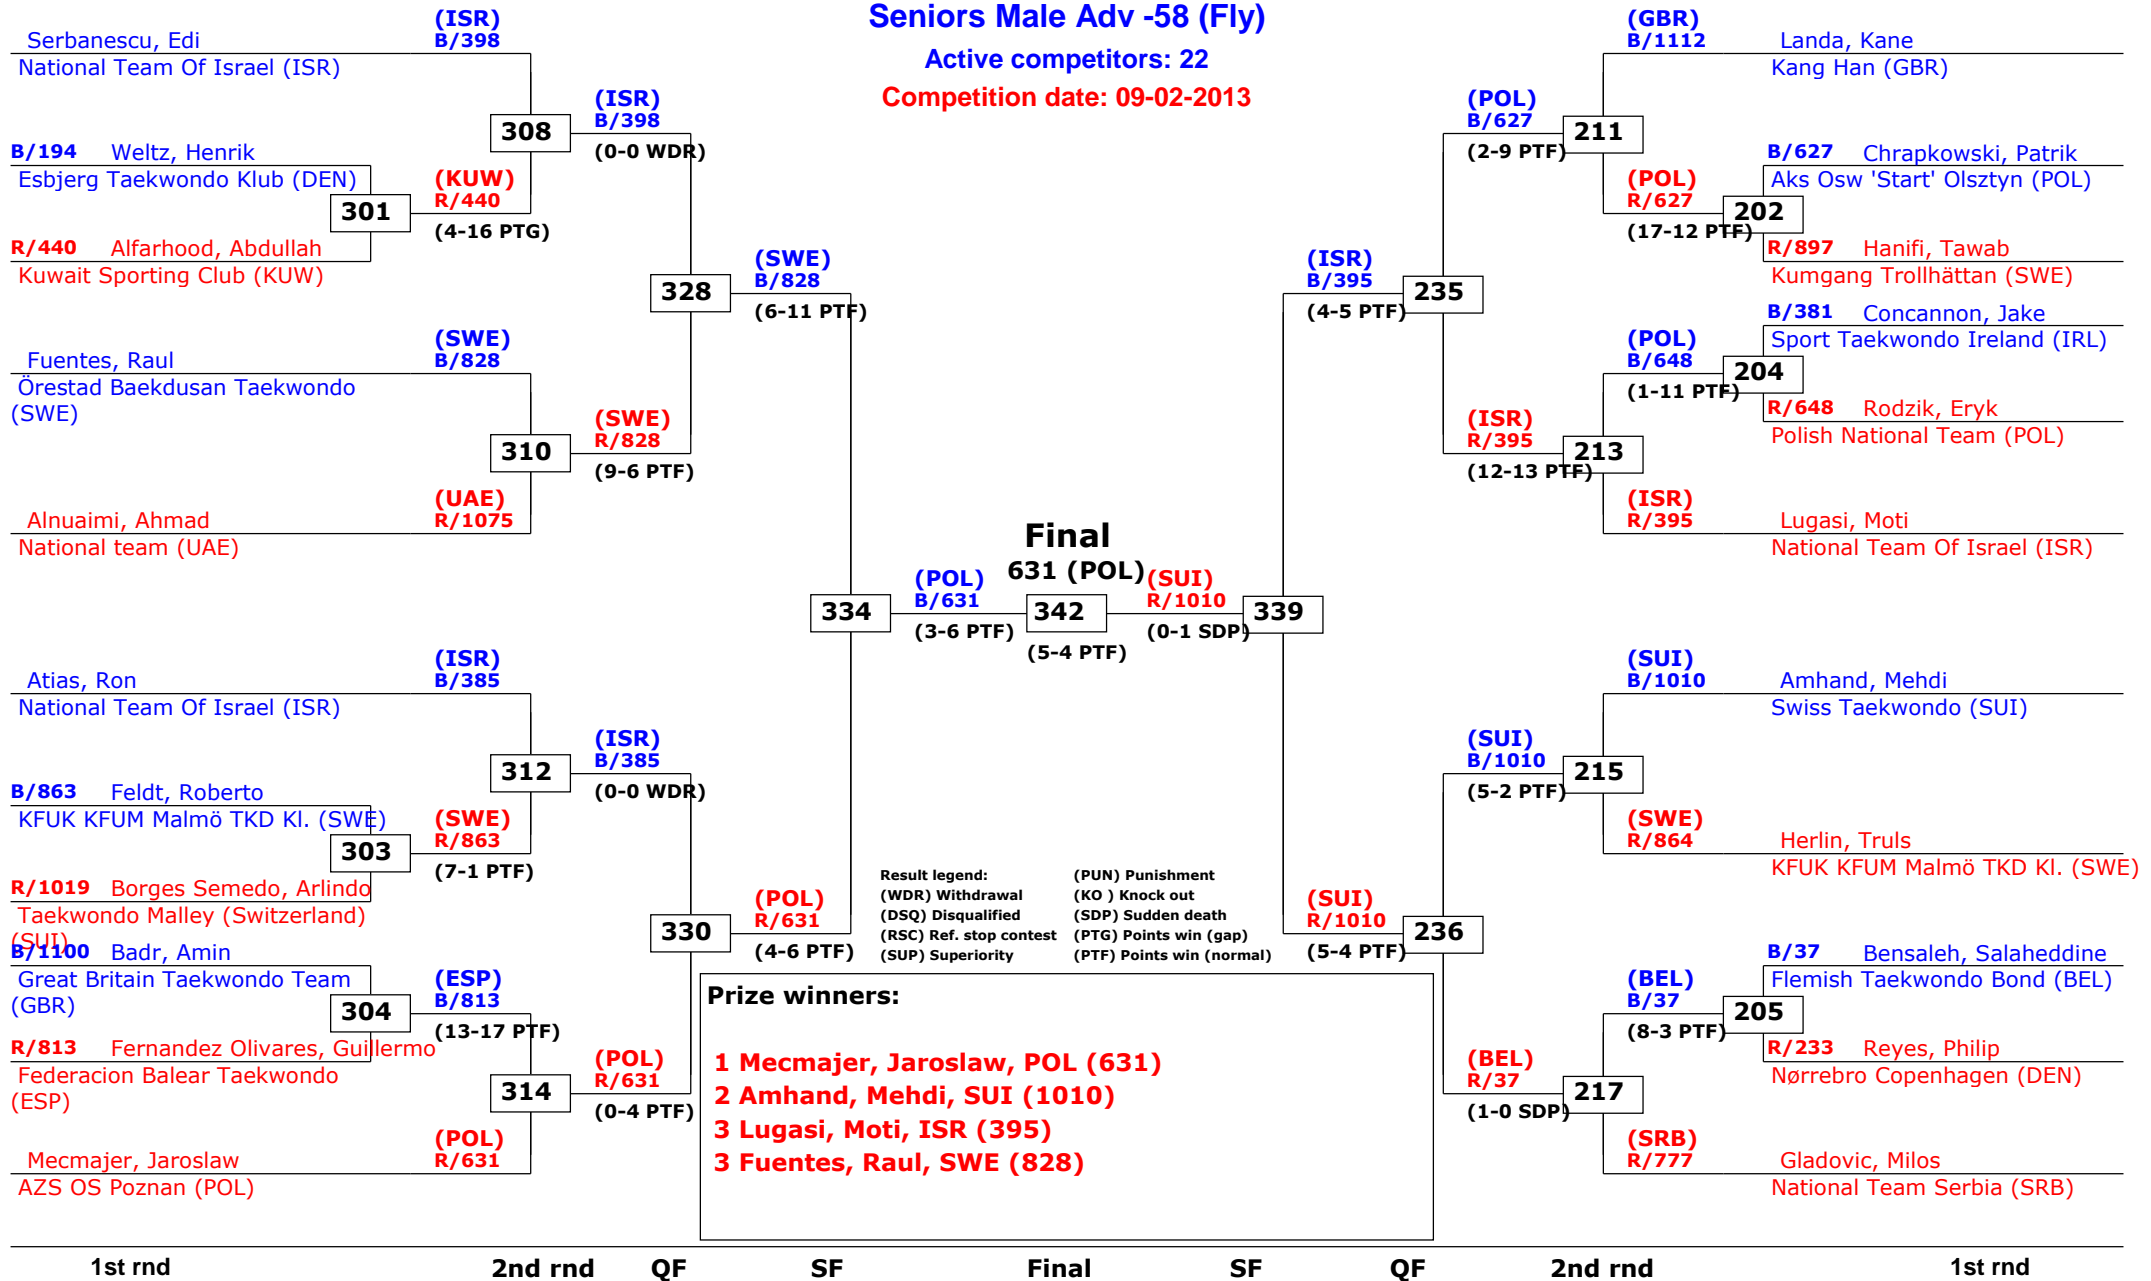

# Trelleborg Open 2013

Trelleborg, Sweden

Tournament date: 09-02-2013 upto 10-02-2013

## Seniors Male Adv -58 (Fly)

Active competitors: 22

Competition date: 09-02-2013