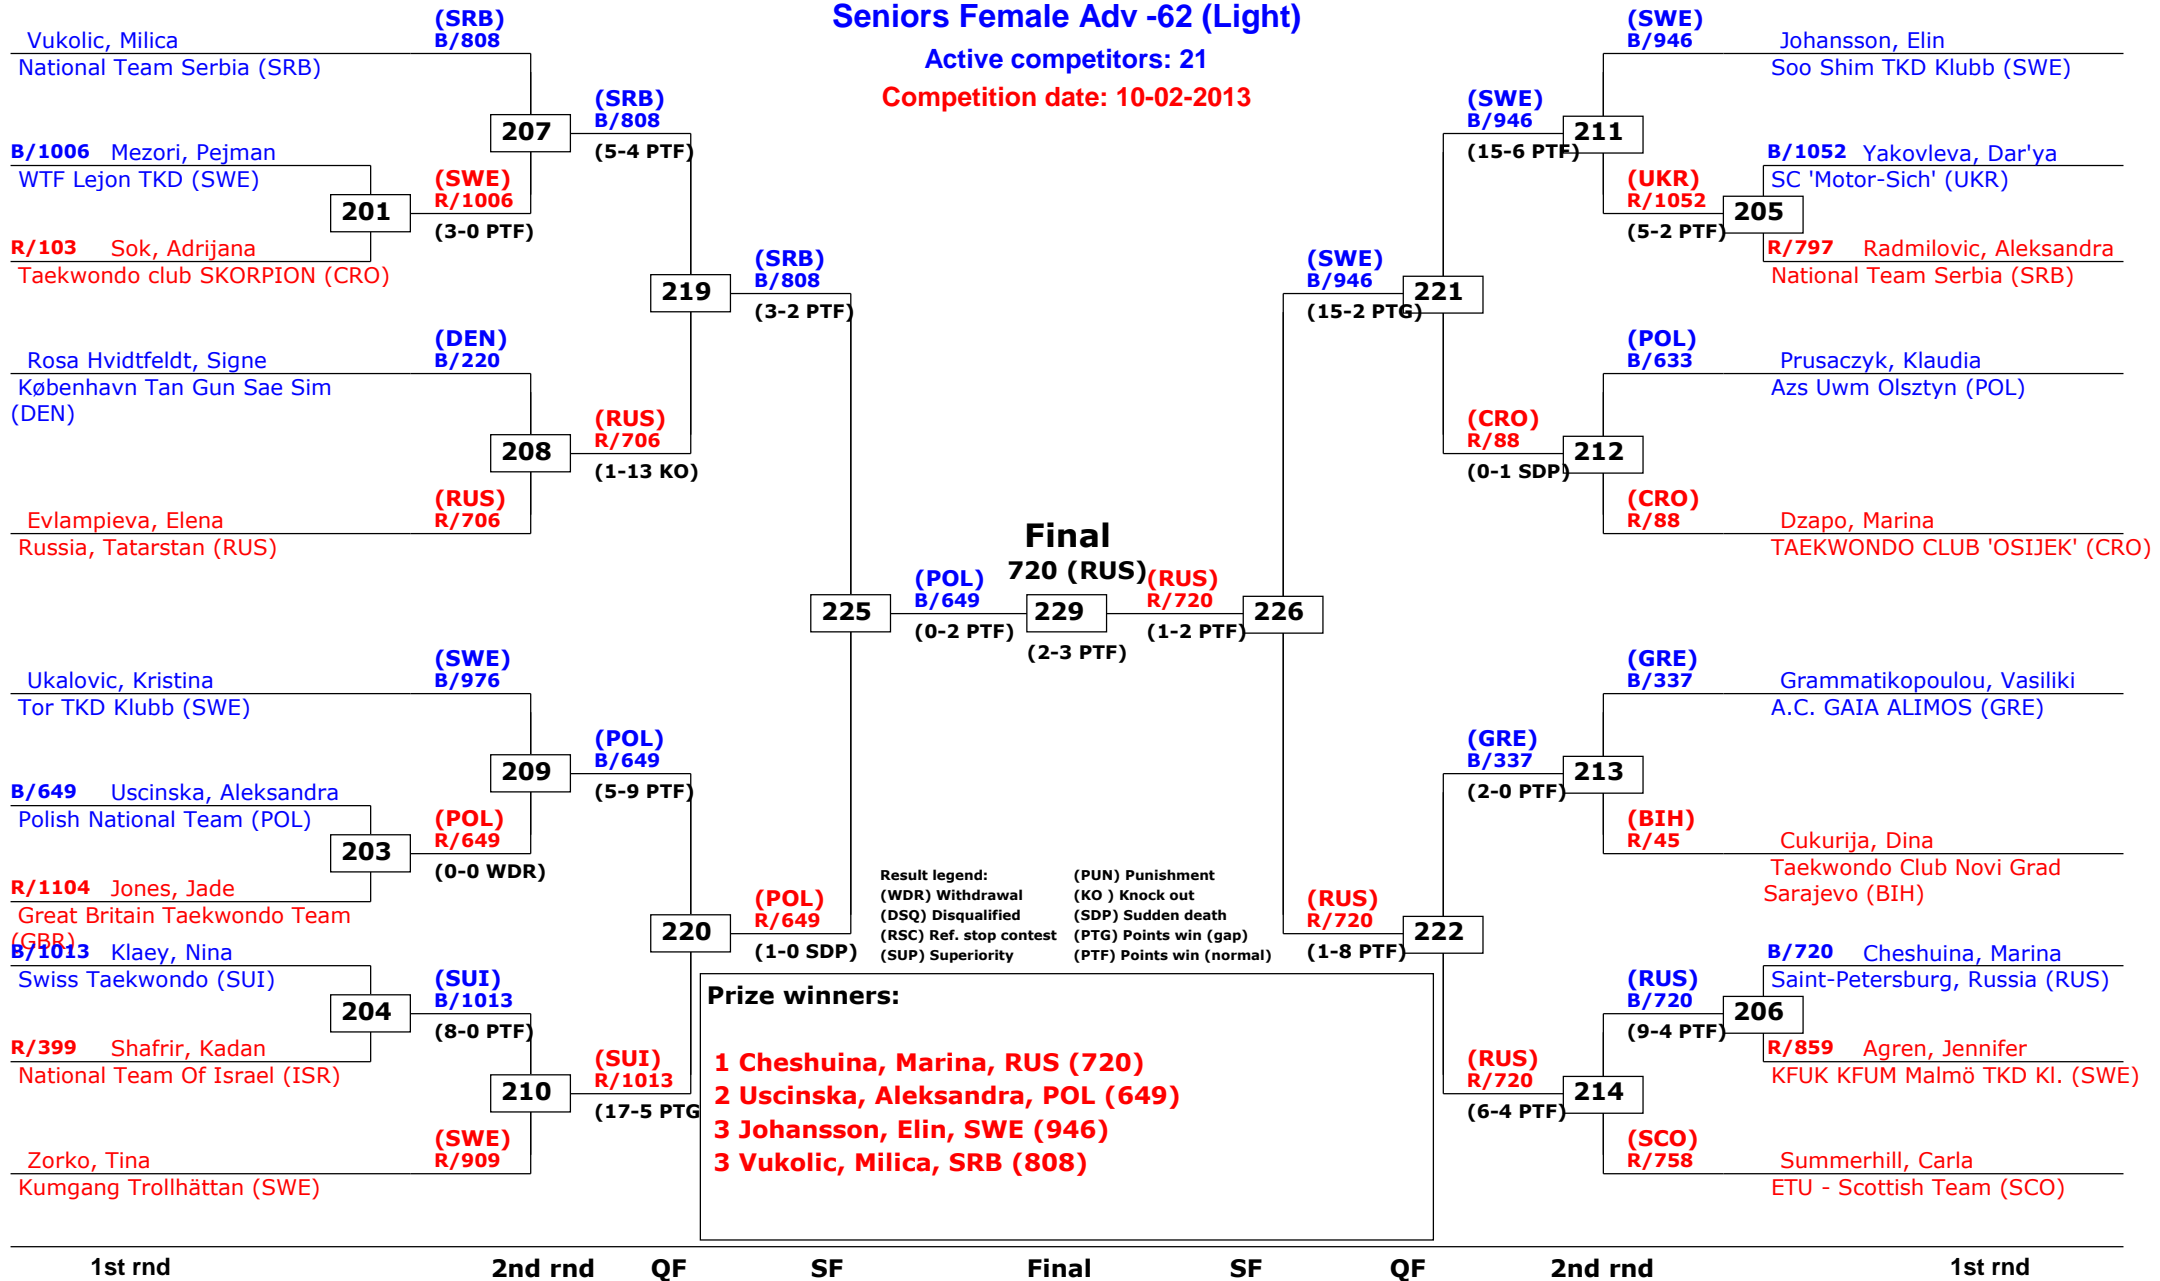

# Trelleborg Open 2013

Trelleborg, Sweden

Tournament date: 09-02-2013 upto 10-02-2013

## Seniors Female Adv -62 (Light)

Active competitors: 21

Competition date: 10-02-2013

# Trelleborg Open 2013

Trelleborg, Sweden

Tournament date: 09-02-2013 upto 10-02-2013

Seniors Female Adv -67 (Welter)

Active competitors: 12

Competition date: 10-02-2013