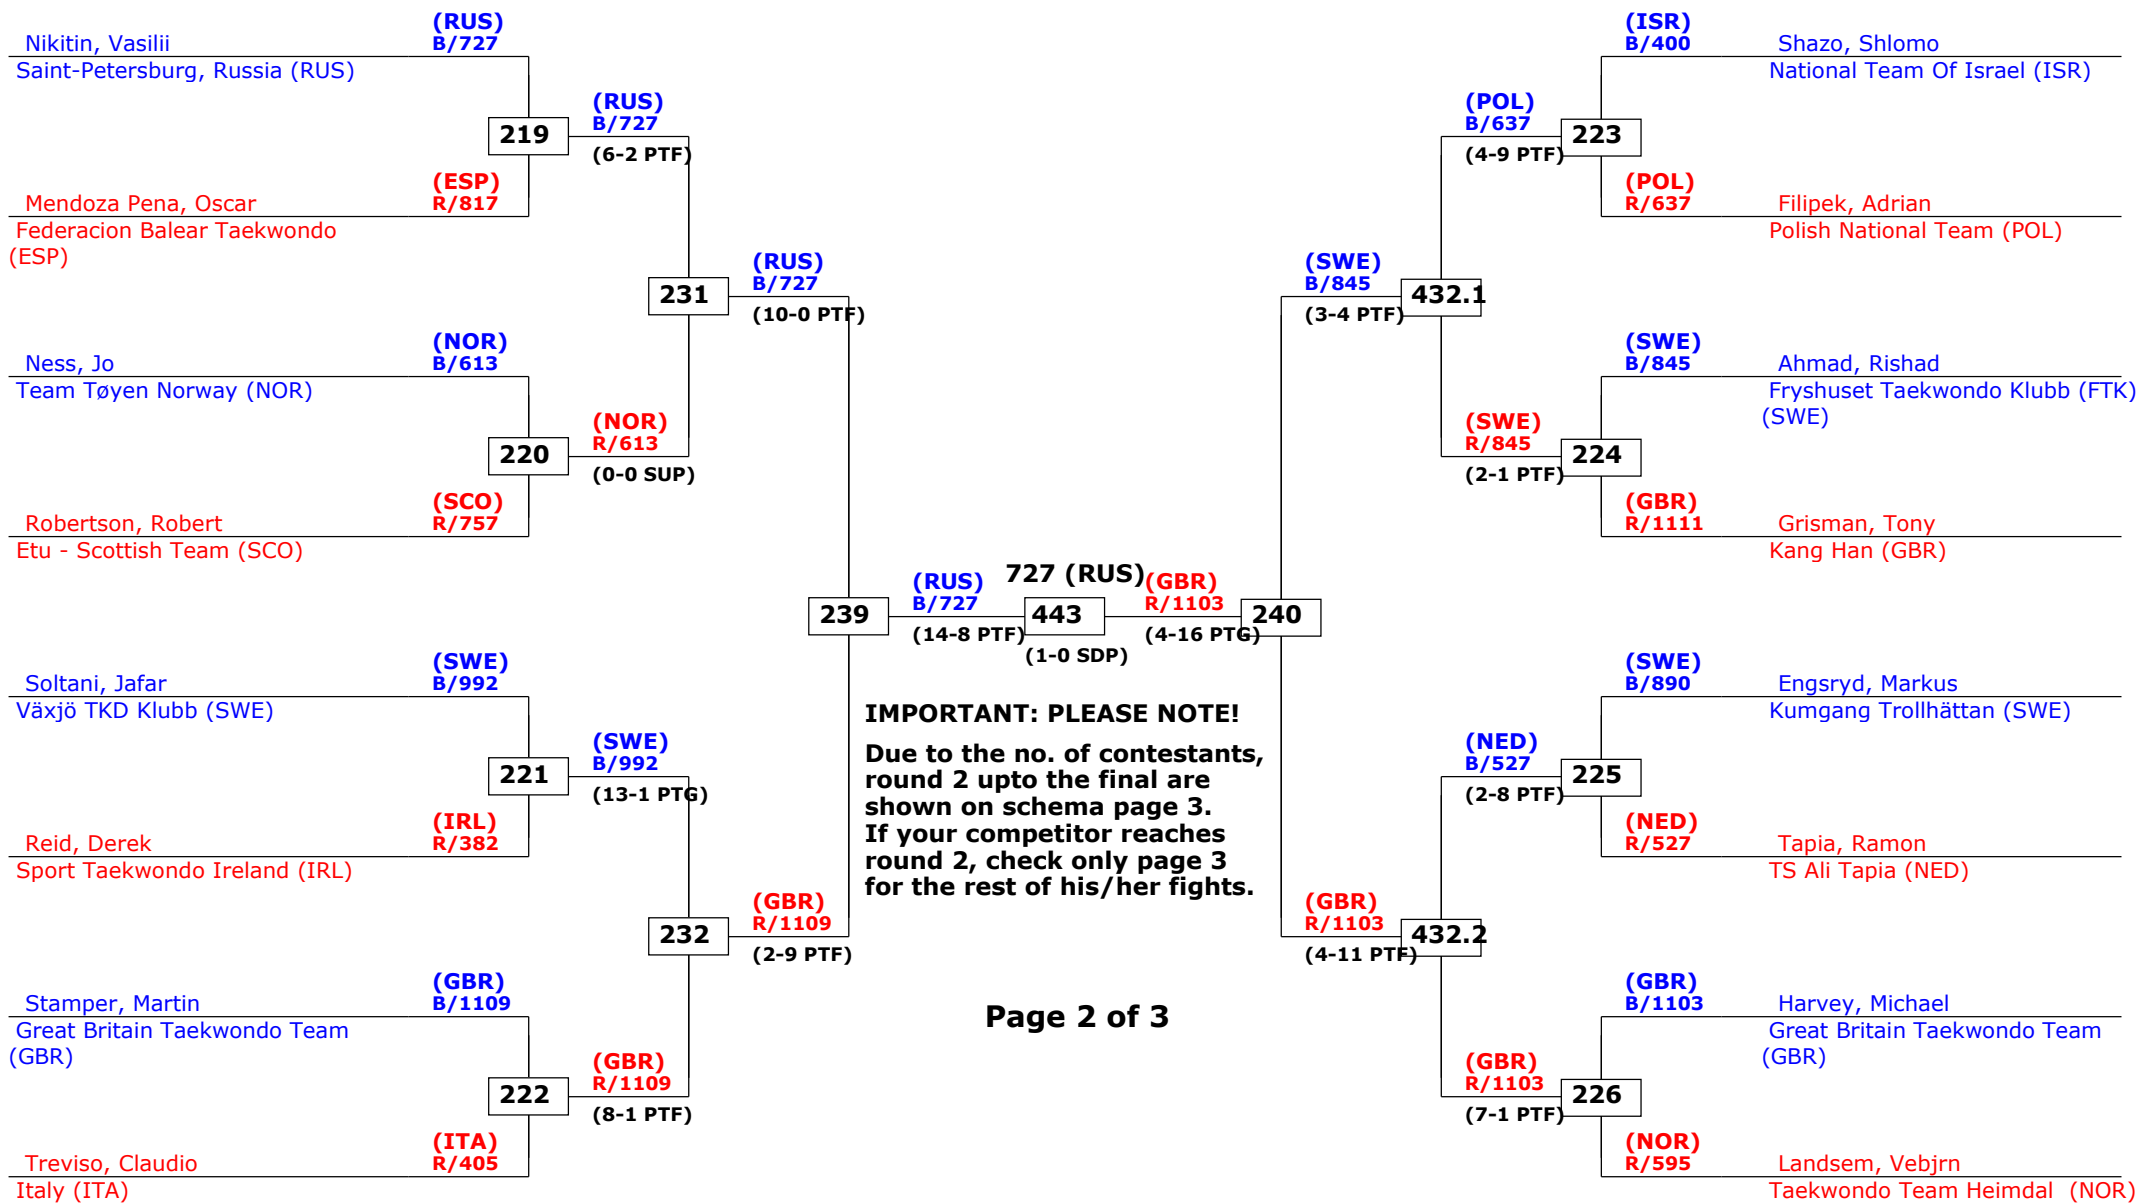

# Trelleborg Open 2013

Trelleborg, Sweden

Tournament date: 09-02-2013 upto 10-02-2013

## Seniors Male Adv -68 (Feather)

Active competitors: 33

Competition date: 09-02-2013