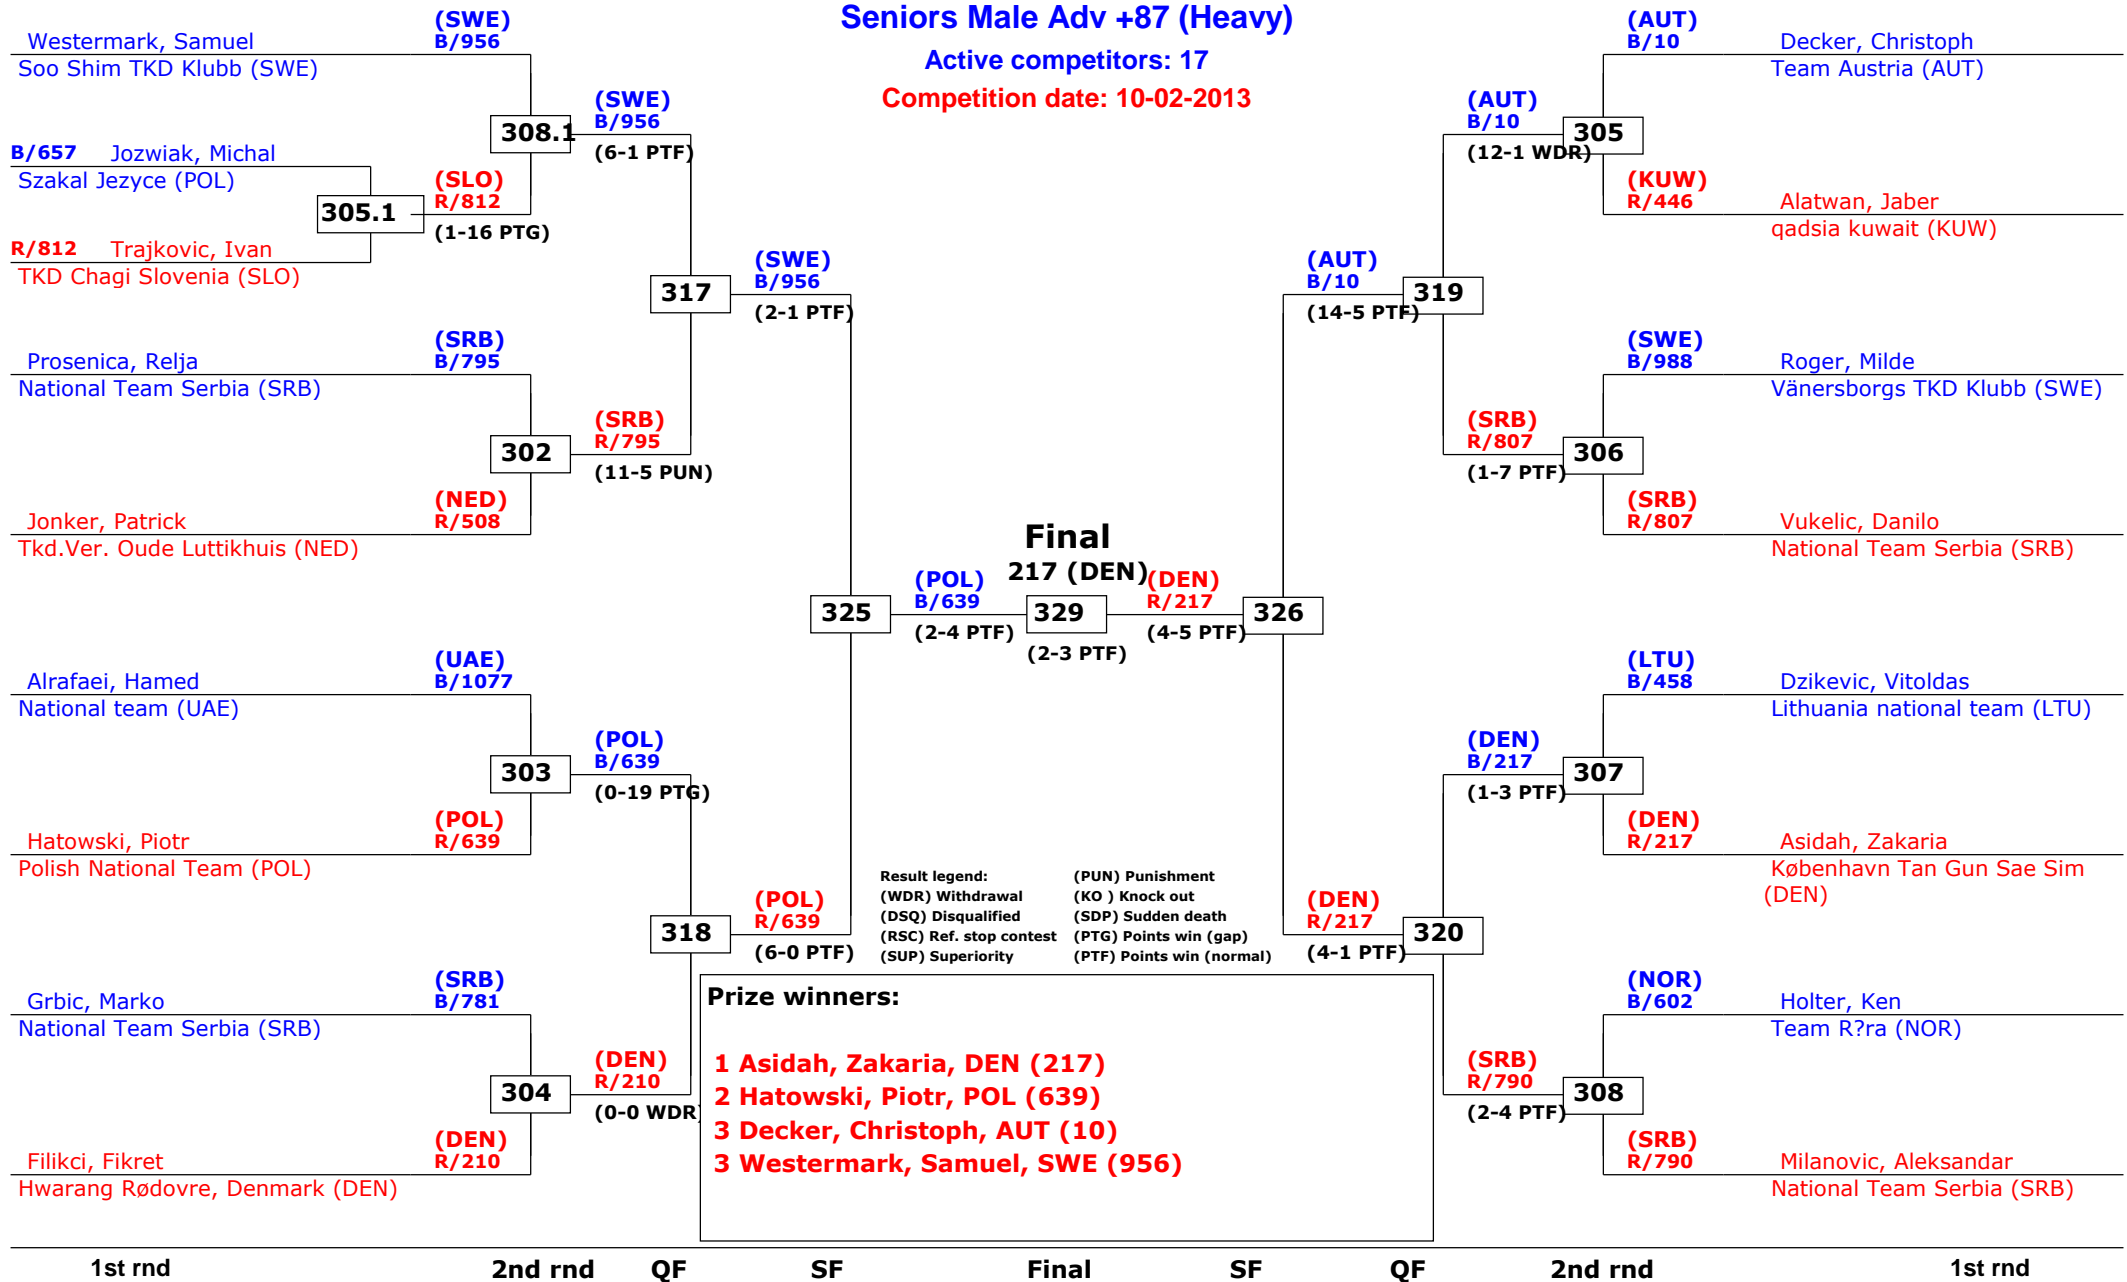

## Seniors Male Adv -87 (Middle)

Active competitors: 17

Competition date: 10-02-2013

# Trelleborg Open 2013

Trelleborg, Sweden

Tournament date: 09-02-2013 upto 10-02-2013

## Seniors Male Adv +87 (Heavy)

Active competitors: 17

Competition date: 10-02-2013