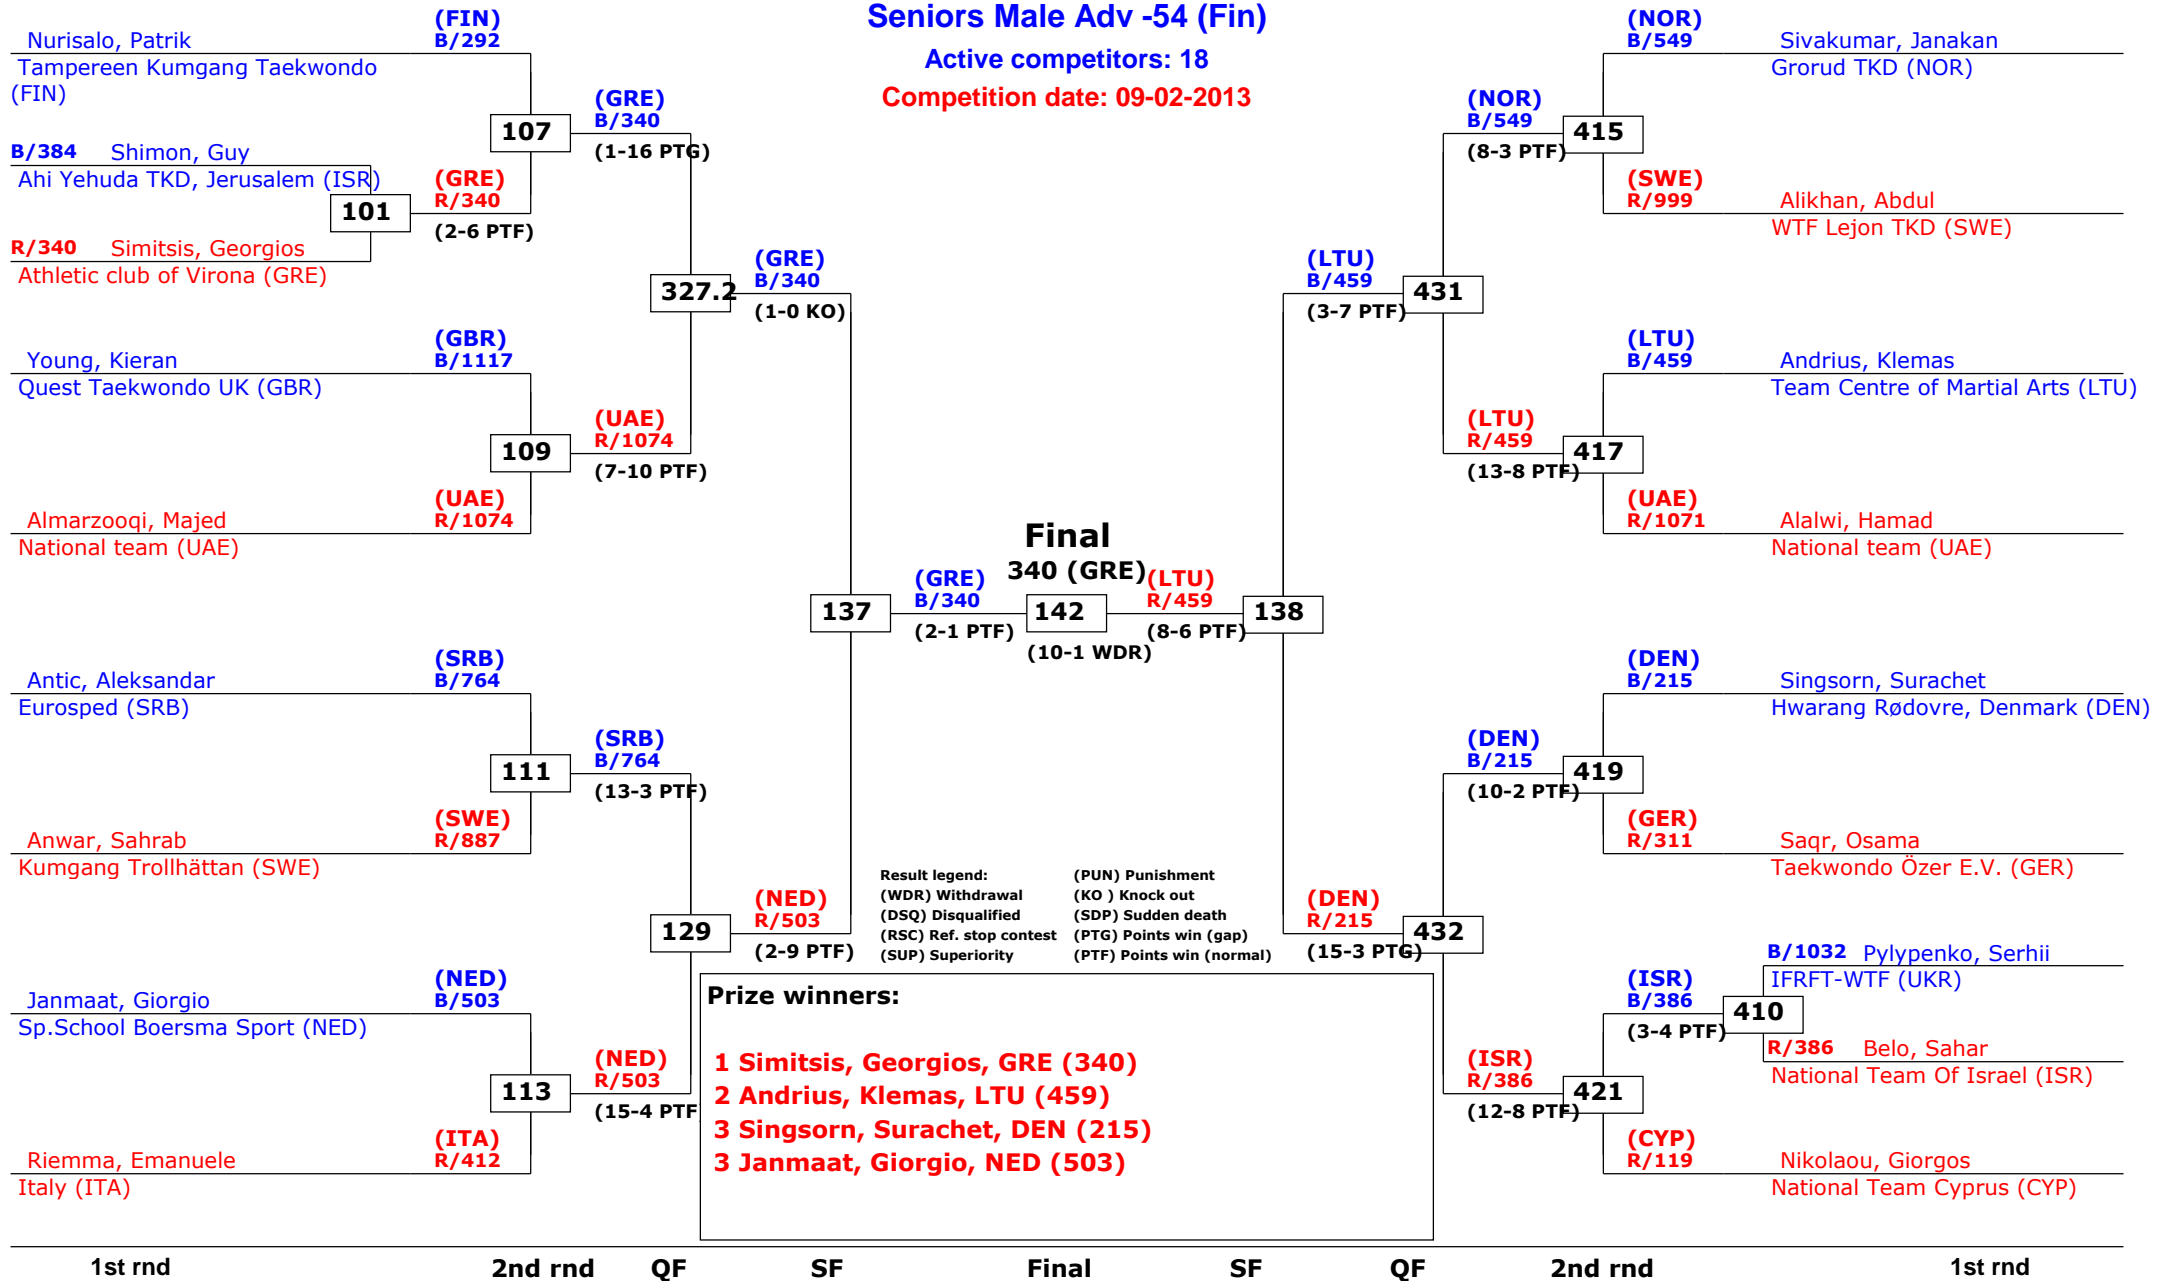

Trelleborg Open 2013

Trelleborg, Sweden

Tournament date: 09-02-2013 upto 10-02-2013

Seniors Male Adv -54 (Fin)

Active competitors: 18

Competition date: 09-02-2013